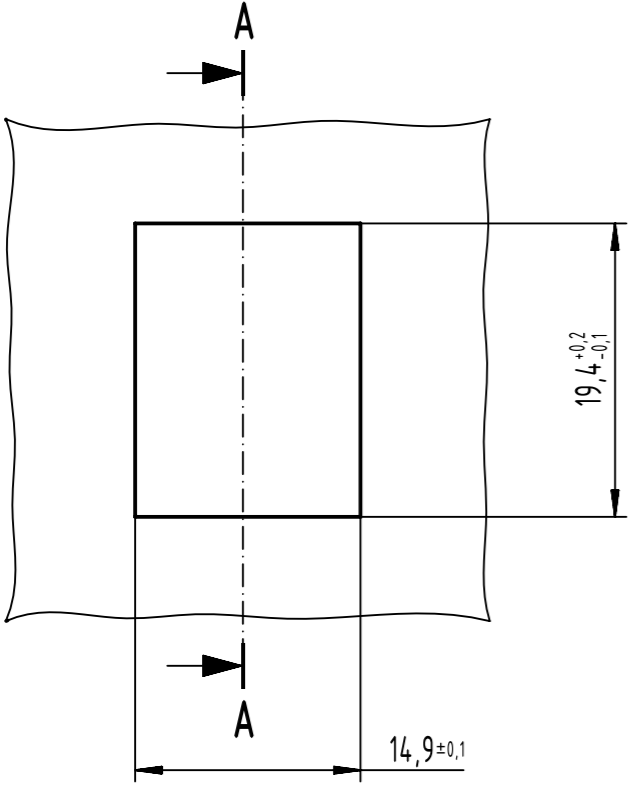

Panel cut out

A-A

	All rights reserved Department EL PD	All Dimensions in mm Original Size DIN A3	Scale 2:1	Free size tol. ISO 2768-fH	Ref. Sub.
		HARTING D-32339 Espelkamp	Created by PREOTU	Inspected by PRIESTER	Standardisation RUETERA
Title <b>RJI RJ45 Keystone bulkhead jack IP20</b>					State Final Release
Type <b>TB</b>				Number <b>09455451568</b>	Doc-Key / ECM-Nr. 100599906/UGD/000/D 500000185059
				Rev. <b>D</b>	Page 1/1