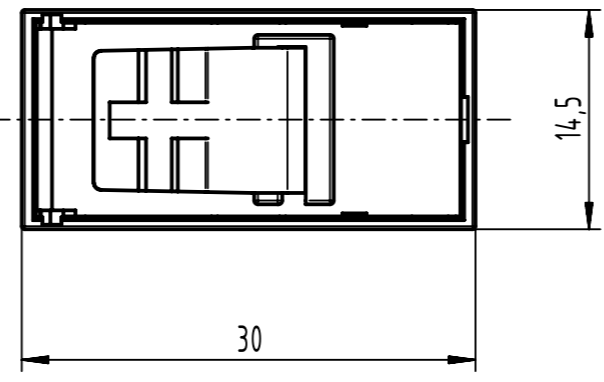

Panel cut out

A-A

	All rights reserved Department EL PD	All Dimensions in mm Original Size DIN A3	Scale 2:1	Free size tol. ISO 2768-fH	Ref. Sub.
		HARTING D-32339 Espelkamp	Created by PREOTU	Inspected by PRIESTER	Standardisation RUETERA
Title <b>RJI RJ45 Keystone bulkhead jack IP20</b>					State Final Release
Type <b>TB</b>				Number <b>09455451568</b>	Doc-Key / ECM-Nr. 100599906/UGD/000/D 500000185059
				Rev. <b>D</b>	Page 1/1