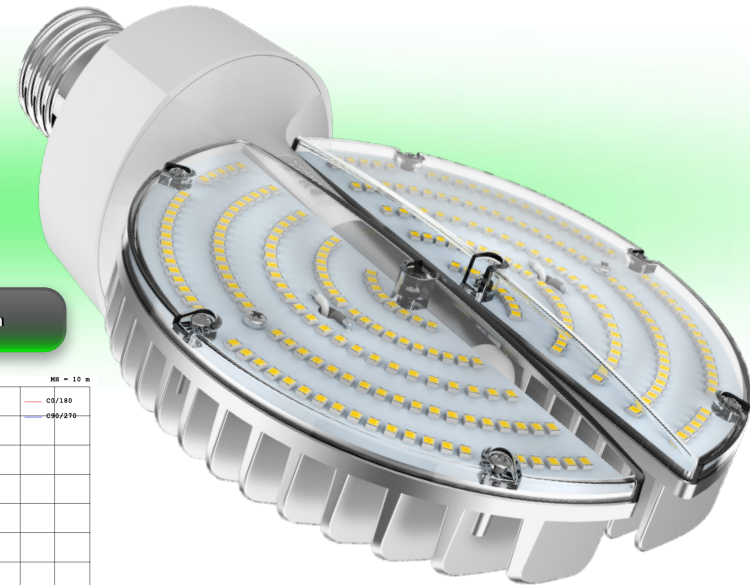

specifications

Consumption	Voltage	CRI	Lens	Heat Sink	L70 hours	Surge Protection	Ambient Temp (F)	Power Factor	UL listing	THC	Beam Angle	Enclosed Fixture Rated
70 W	100 - 277 V ⚡	> 80	clear polycarbonate	aluminum	50,000	4 KV built-in	-22° -113°	> 0.9	damp location	< 20%	omni-directional	yes

select your lamp

Part Number	Color Temp	Base	Lumen Output	Efficacy
GI-MB-C250-UL4	5000K	EX39	10,500	150 lm / W

other

Dimensions	Case QTY	Gross Weight	Warranty
11.57" (L) x 7.01" (W) x 7.8" (D)(OPEN)	8 pcs	2.86 lbs	6 years

add your accessories*

Accessories Part Number	Description
GI-ACC-MBMS	motion sensor
GI-ACC-MBPC	photocell
GI-ACC-MBWF	wifi sensor
GI-ACC-MBDC	dimming connector

*optional

Features

- 50,000 hour LED lifespan based on IES LM-80 results and TM-21 calculations
- Photocell, motion sensor, wifi sensor and dimming accessories available separately
- Foldable wings and rotateable base