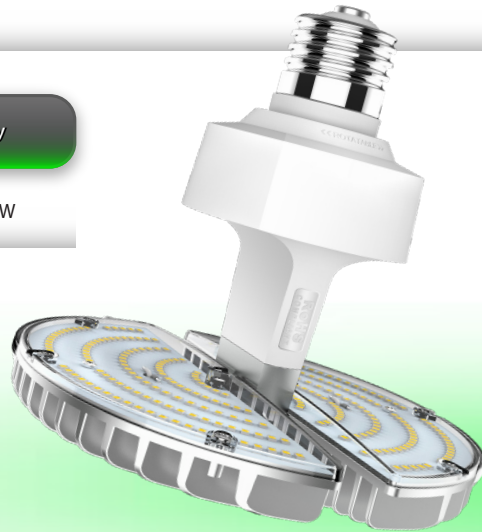

specifications

Consumption	Voltage	CRI	Lens	Heat Sink	L70 hours	Surge Protection	Ambient Temp (F)	Power Factor	UL listing	THC	Beam Angle	Enclosed Fixture Rated
70 W	100 - 277 V ⚡	> 80	clear polycarbonate	aluminum	50,000	4 KV built-in	-22° -113°	> 0.9	damp location	< 20%	omni-directional	yes

select your lamp

Part Number	Color Temp	Base	Lumen Output	Efficacy
GI-MB-C250-UL4	5000K	EX39	10,500	150 lm / W

other

Dimensions	Case QTY	Gross Weight	Warranty
11.57" (L) x 7.01" (W) x 7.8" (D)(OPEN)	8 pcs	2.86 lbs	6 years

add your accessories*

Accessories Part Number	Description
GI-ACC-MBMS	motion sensor
GI-ACC-MBPC	photocell
GI-ACC-MBWF	wifi sensor
GI-ACC-MBDC	dimming connector

*optional

Features

- 50,000 hour LED lifespan based on IES LM-80 results and TM-21 calculations
- Photocell, motion sensor, wifi sensor and dimming accessories available separately
- Foldable wings and rotateable base