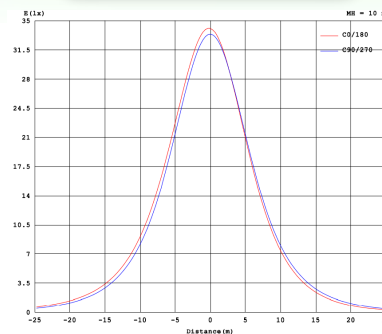

Distance VS Illumination

Not all product variations listed on this page may be DLC qualified. Visit www.designlights.org/search to confirm qualification.