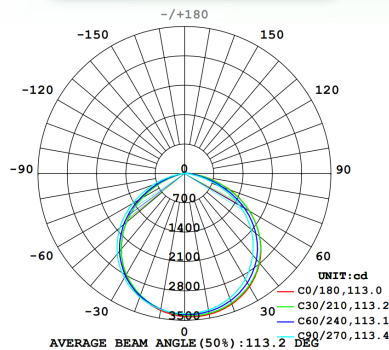

Luminous Intensity Diagram