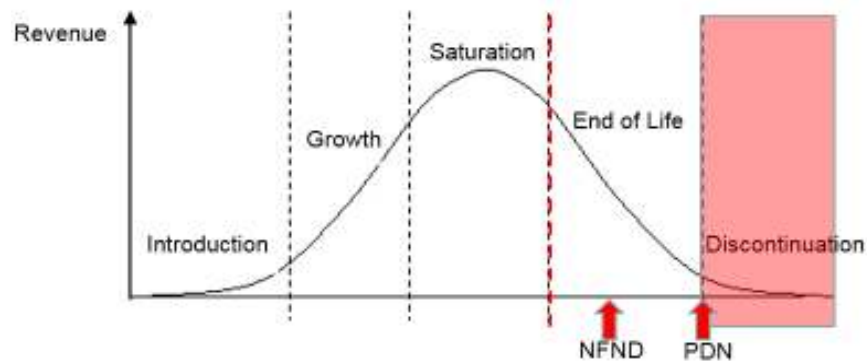

## Product Discontinuation (acc. JEDEC J-STD-048) OS-PD-2017-018

4/17/2017

---

<b>Last order:</b>	7/15/2017
<b>Last delivery:</b>	10/15/2017
<b>Reason:</b>	Improvement brightness

---

Please direct your feedback to your local Sales office.