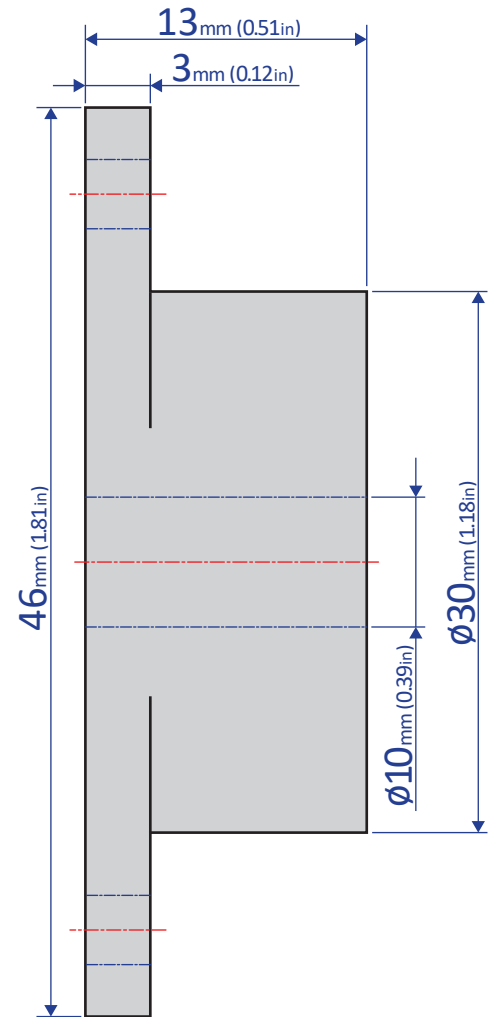

FFD-30FS Series

ROTARY/FRICTION DAMPER

Bansbach
easylift®

50 West Drive • Melbourne, Florida 32904
(321) 253-1999 • www.easylift.com • www.damper.net