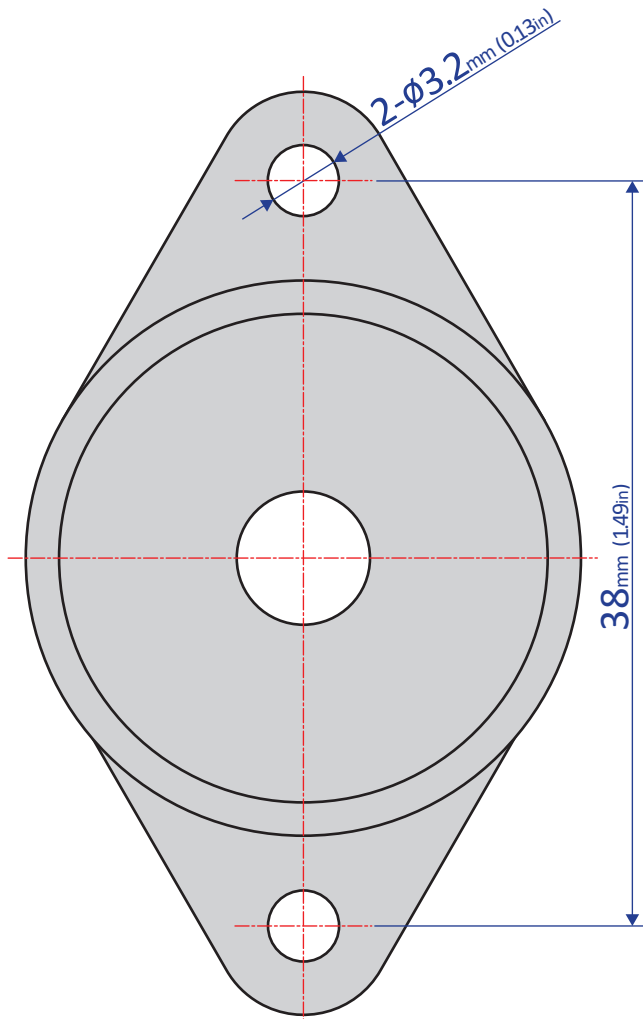

FFD-30FS Series

ROTARY/FRICTION DAMPER

Bansbach
easylift®

50 West Drive • Melbourne, Florida 32904
(321) 253-1999 • www.easylift.com • www.damper.net