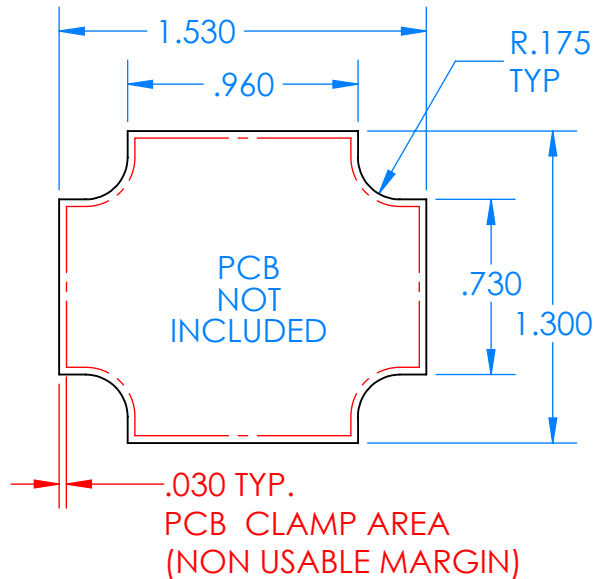

SERPAC CX25A-YY-A-ZZ

Electronic Enclosures

Enclosure color (YY)

Top-Bottom combinations available

- BK=black
- CL=clear
- TRGY=translucent gray
- TRRD=translucent red

Seal color (ZZ)

- BK=black
- BL=blue
- GM=gunmetal
- NG=neon green
- NO=neon orange
- OR=orange
- YL=yellow
- WH=white

PN	Description
5514A.YY	(1) BW 2C Top,YY
5513A.YY	(1) BW 2B Bottom,YY
5521A.ZZ	(1) CX2 Perimeter Seal, ZZ
6002	(4) #2 X 3/8" PH HD screw TORQUE 35-60 in-oz

Watertight enclosure meets or exceeds:
IP67
NEMA 4X, 12, 13