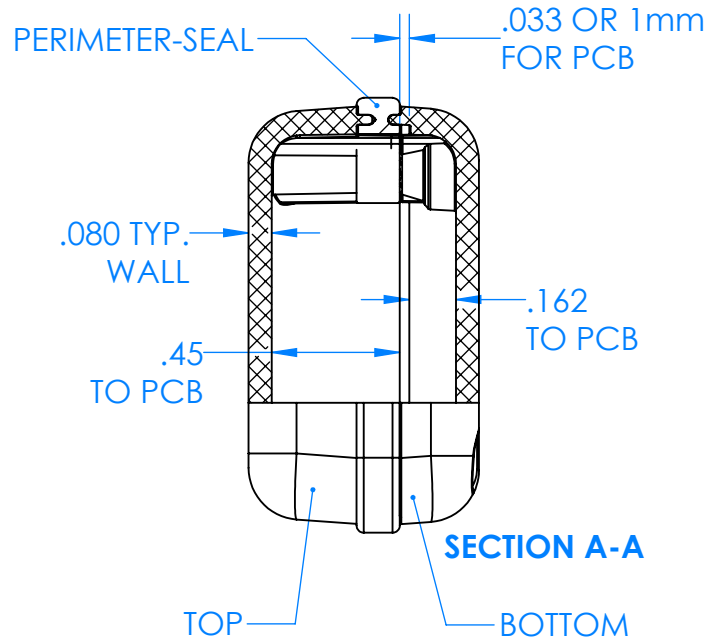

SERPAC CX25A-YY-A-ZZ

Electronic Enclosures

Enclosure color (YY)

Top-Bottom combinations available

- BK=black
- CL=clear
- TRGY=translucent gray
- TRRD=translucent red

Seal color (ZZ)

- BK=black
- BL=blue
- GM=gunmetal
- NG=neon green
- NO=neon orange
- OR=orange
- YL=yellow
- WH=white

PN	Description
5514A.YY	(1) BW 2C Top,YY
5513A.YY	(1) BW 2B Bottom,YY
5521A.ZZ	(1) CX2 Perimeter Seal, ZZ
6002	(4) #2 X 3/8" PH HD screw TORQUE 35-60 in-oz

Watertight enclosure meets or exceeds:
IP67
NEMA 4X, 12, 13