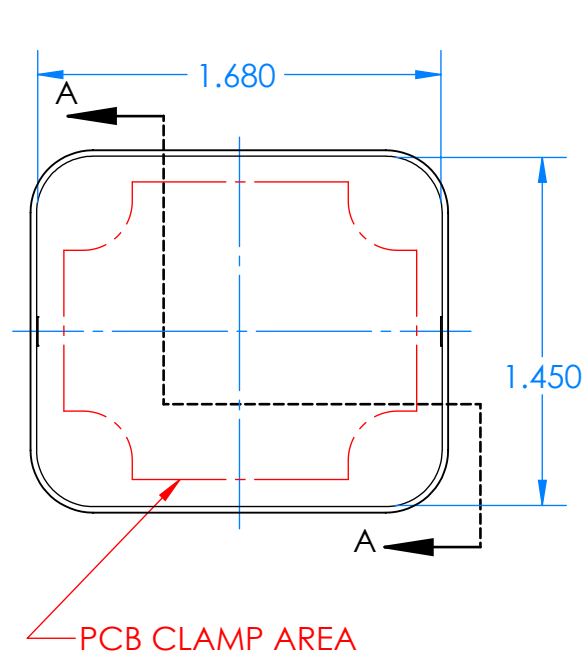

SERPAC CX25A-YY-A-ZZ

Electronic Enclosures

Enclosure color (YY)

Top-Bottom combinations available

- BK=black
- CL=clear
- TRGY=translucent gray
- TRRD=translucent red

Seal color (ZZ)

- BK=black
- BL=blue
- GM=gunmetal
- NG=neon green
- NO=neon orange
- OR=orange
- YL=yellow
- WH=white

PN	Description
5514A.YY	(1) BW 2C Top,YY
5513A.YY	(1) BW 2B Bottom,YY
5521A.ZZ	(1) CX2 Perimeter Seal, ZZ
6002	(4) #2 X 3/8" PH HD screw TORQUE 35-60 in-oz

Watertight enclosure meets or exceeds:
IP67
NEMA 4X, 12, 13