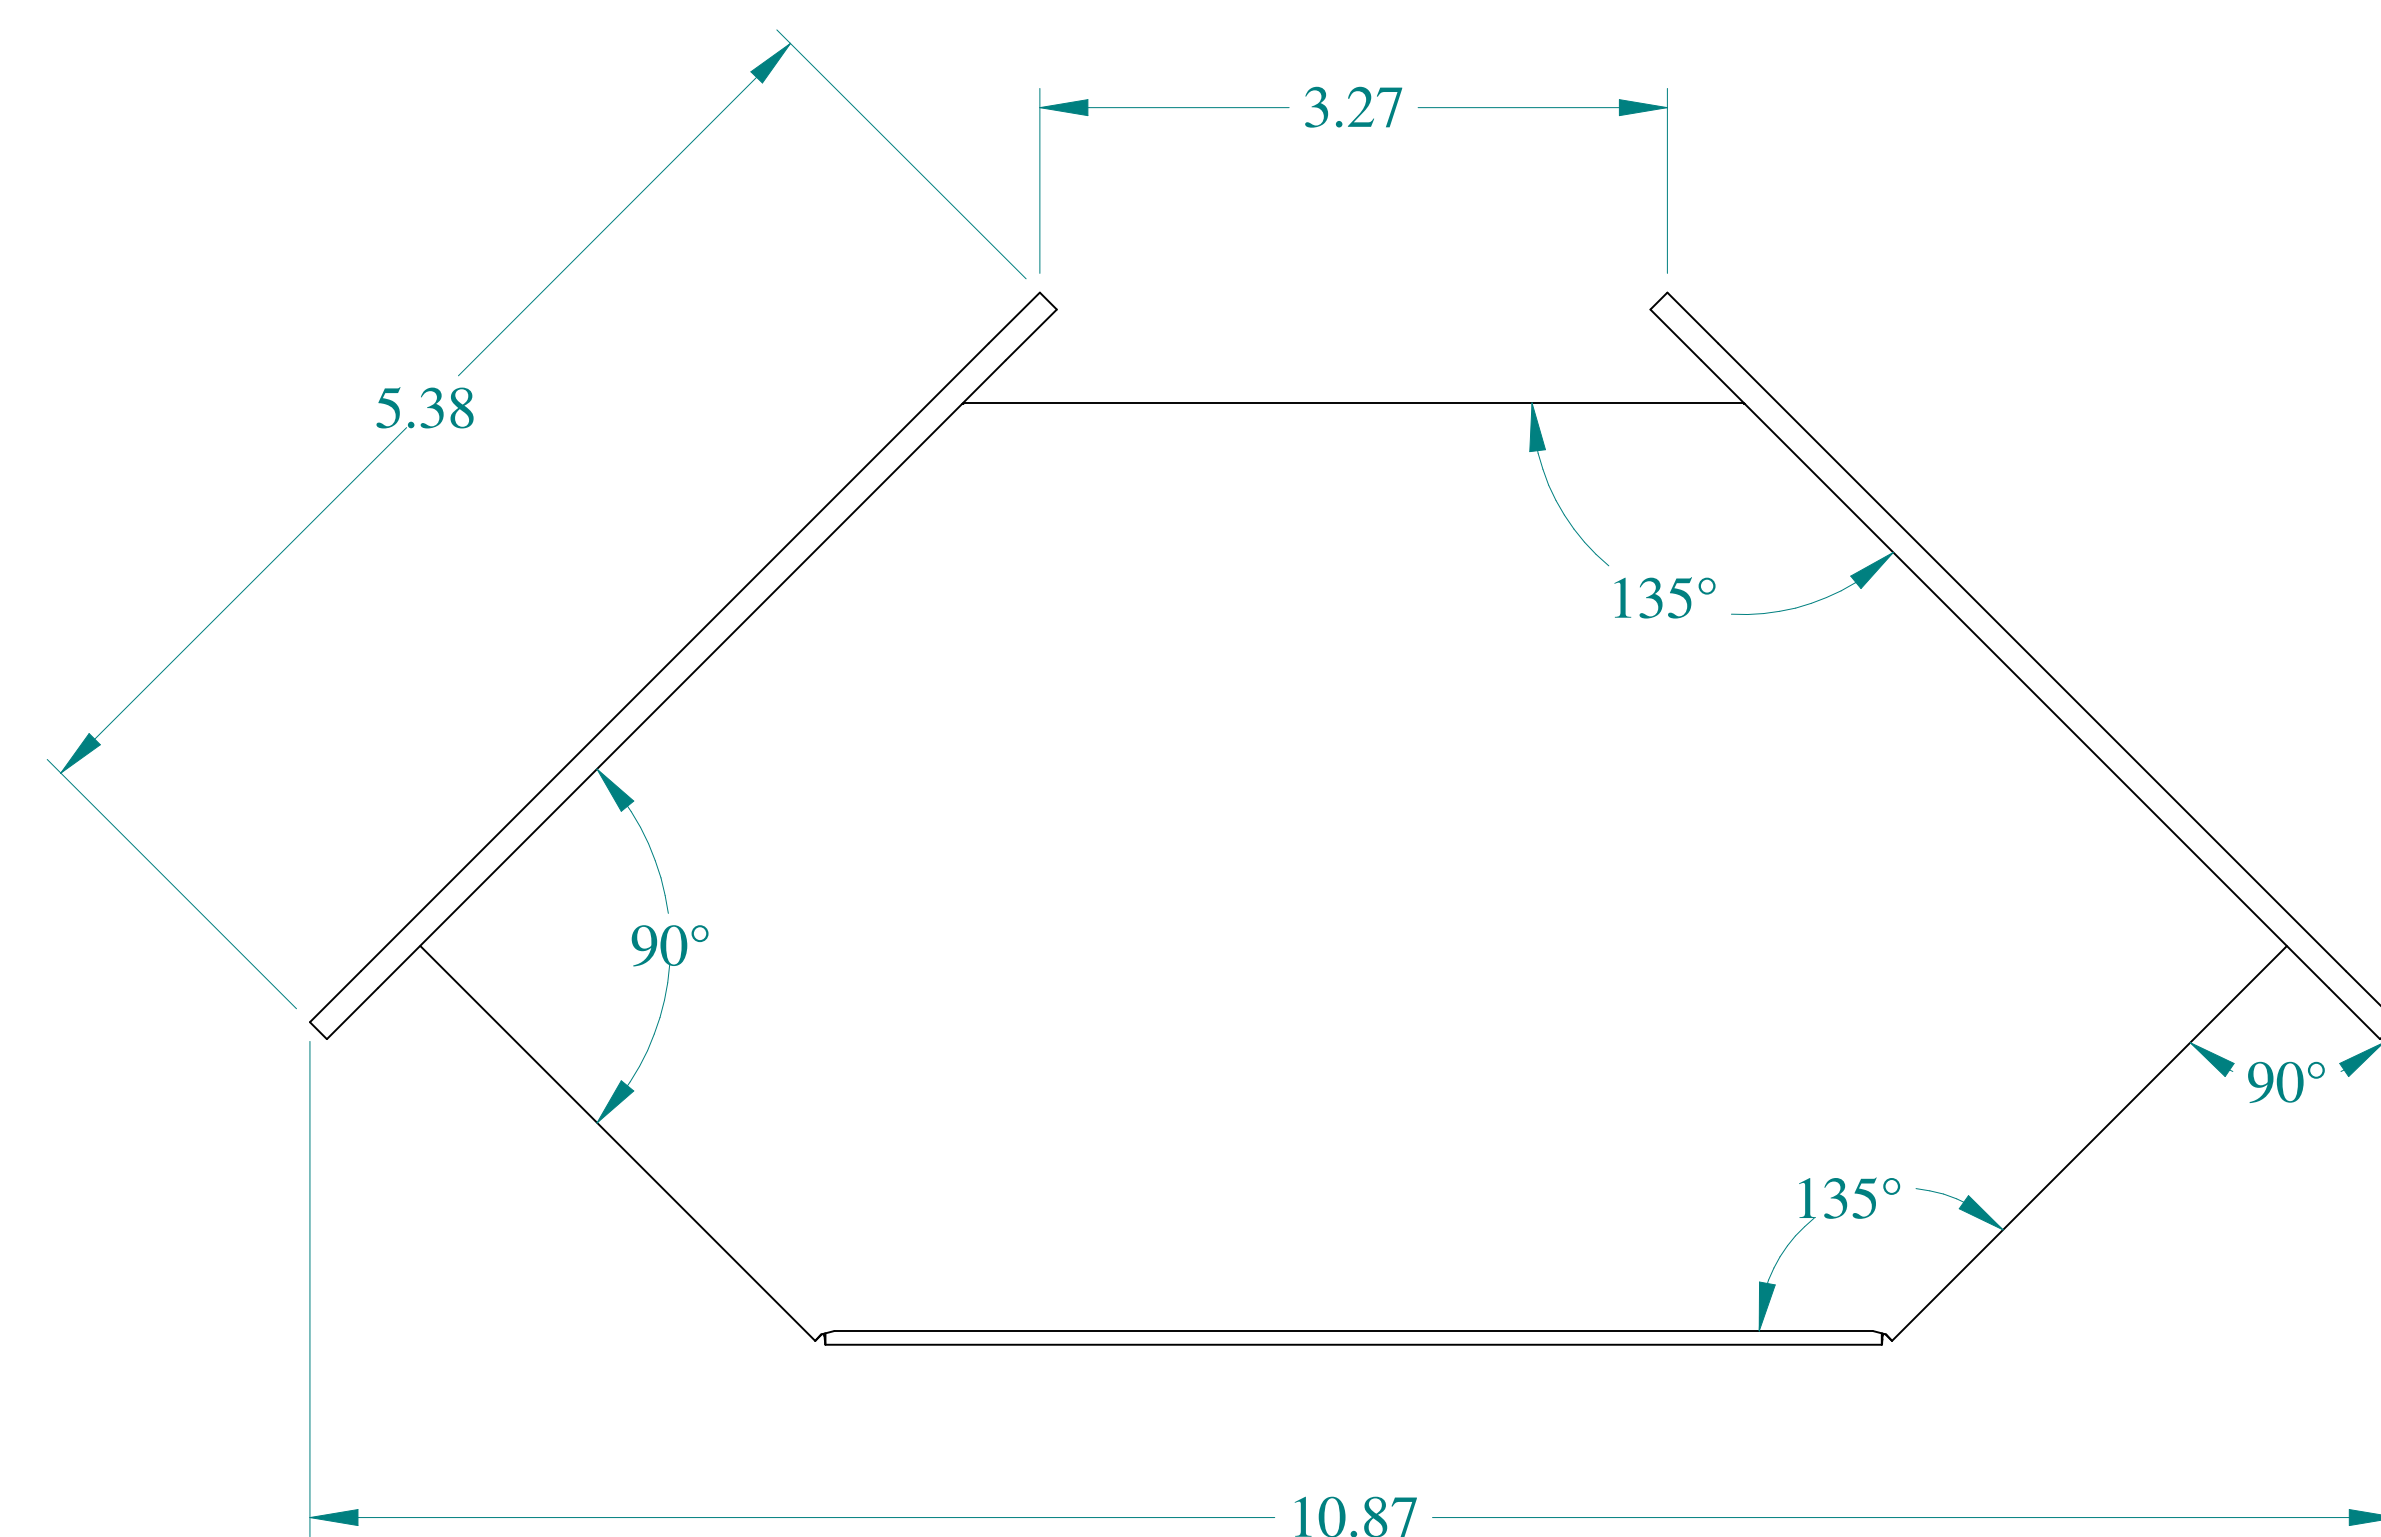

TOP VIEW

ISOMETRIC VIEWS

SIDE VIEW

FRONT VIEW

VIEW Z-Z

BOTTOM VIEW

**HAMMOND
MANUFACTURING**

W

www.hammondmfg.com

Data subject to change without notice.

Part # : 1487C9P

Date : Mar. 22, 2019

Link: www.hammmfg.com/1487C9P