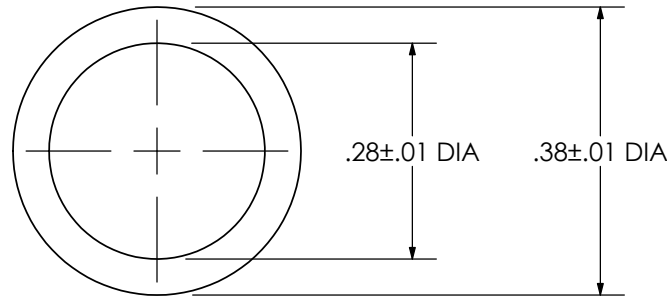

CERTIFIED

LISTED Wire Connector

REV	DATE	BY	CHK	DESCRIPTION	ECN
01	4/07	JHNU	TLCO	REVISED BARREL MARKING	PC00728

PANDUIT CORP. TINLEY PARK, ILLINOIS

PSCGRY-L
Parallel Splice

SCALE N/A

DRAWING NO / CAD FILE

PSCGRY-CUST