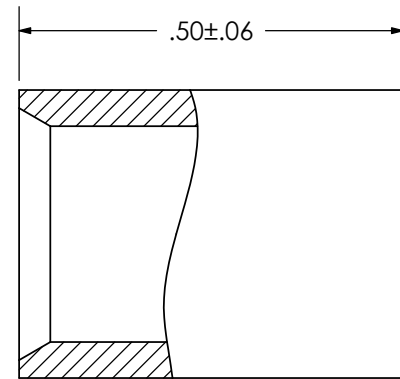

CERTIFIED

LISTED Wire Connector

REV	DATE	BY	CHK	DESCRIPTION	ECN
01	4/07	JHNU	TLCO	REVISED BARREL MARKING	PC00728

PANDUIT CORP. TINLEY PARK, ILLINOIS

PSCGRY-L
Parallel Splice

SCALE N/A

DRAWING NO / CAD FILE

PSCGRY-CUST