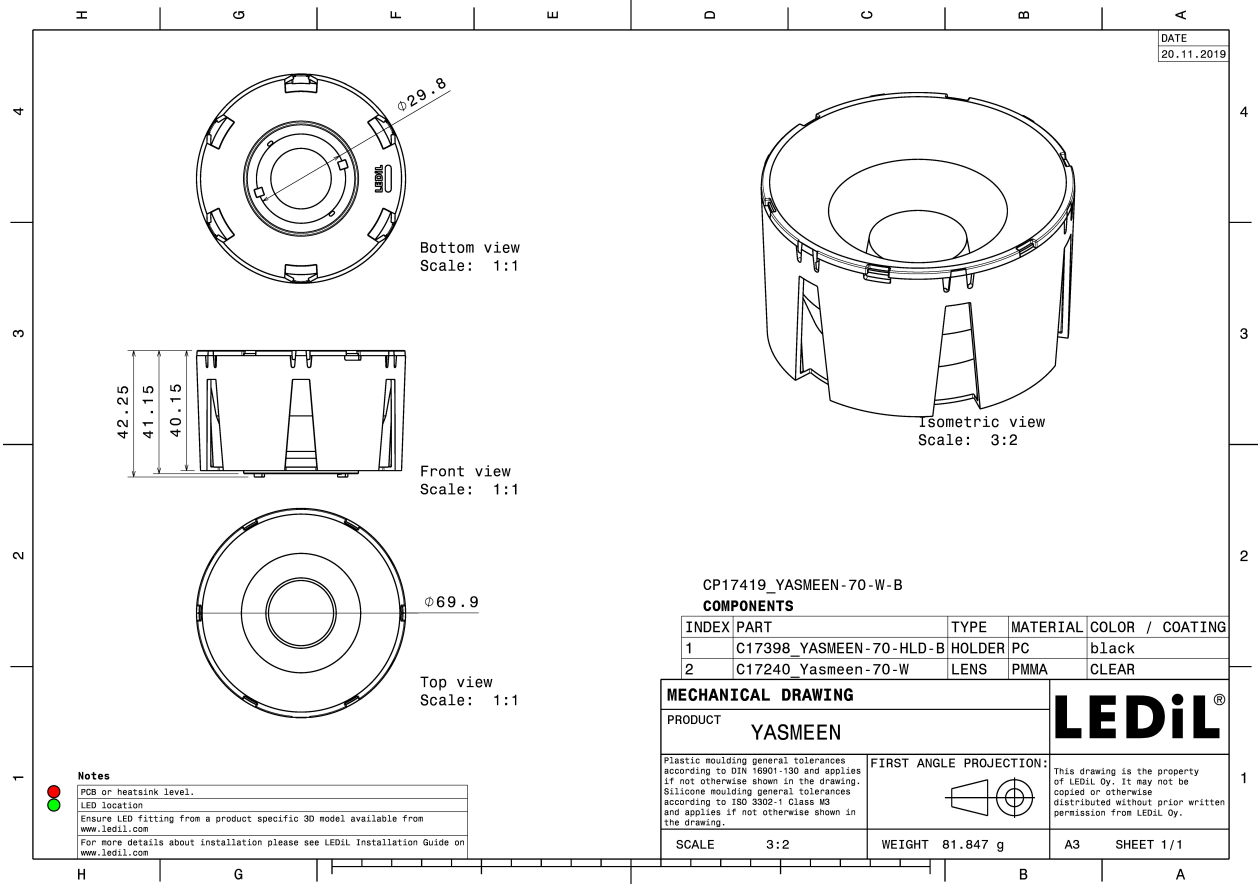

YASMEEN-70-W-B

~36° wide beam. Assembly with holder B compatible with Ø35 mm BJB and B+W connectors. Black version.

SPECIFICATION:

Dimensions	Ø 69.9 mm
Height	42.3 mm
ROHS compliant	yes ⓘ

MATERIALS:

Component	Type	Material	Colour	Finish
YASMEEN-70-W	Single lens	PMMA	clear	
YASMEEN-70-HLD-B	Holder	PC	black	

ORDERING INFORMATION:

Component		Qty in box	MOQ	MPQ	Box weight (kg)
CP17419_YASMEEN-70-W-B	Single lens	105	105	15	10.0
» Box size: 476 x 273 x 305 mm					

See also our general installation guide: www.ledil.com/installation_guide