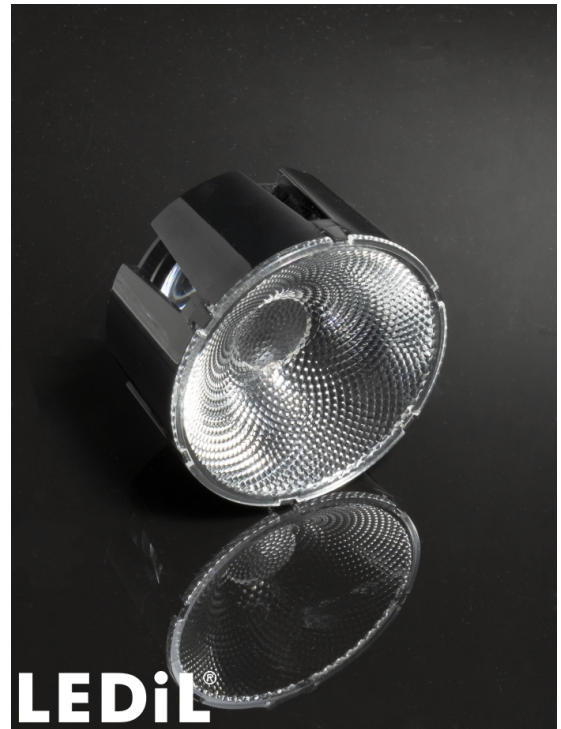

YASMEEN-70-W-B

~36° wide beam. Assembly with holder B compatible with Ø35 mm BJB and B+W connectors. Black version.

SPECIFICATION:

Dimensions	Ø 69.9 mm
Height	42.3 mm
ROHS compliant	yes ⓘ

MATERIALS:

Component	Type	Material	Colour	Finish
YASMEEN-70-W	Single lens	PMMA	clear	
YASMEEN-70-HLD-B	Holder	PC	black	

ORDERING INFORMATION:

Component		Qty in box	MOQ	MPQ	Box weight (kg)
CP17419_YASMEEN-70-W-B	Single lens	105	105	15	10.0
» Box size: 476 x 273 x 305 mm					

See also our general installation guide: www.ledil.com/installation_guide