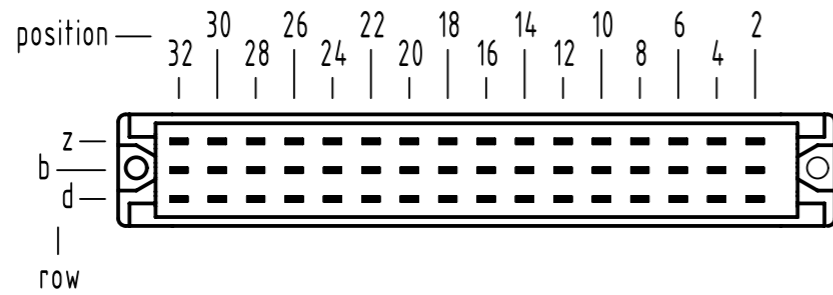

A
contact arrangement

48 ww - contacts

■ = position with contact

□ = position without contact

B (2:1)

further information see product data sheet

09 06 248 2821 222	1
part no.	performance level

	All rights reserved	Created by LEHNERT	Inspected by LEHNERT	Standardisation 302077	Date 2021-05-18	State Final Release
	Department EL PD	Title DIN Power type F female ww straight 22.0 NFF 48-pole			Doc-Key / ECM-Nr. 100184594/UGD/022/C 500000194571	
HARTING D-32339 Espelkamp	Type TB	Number 0906248X821222			Rev. C	Page 1/1