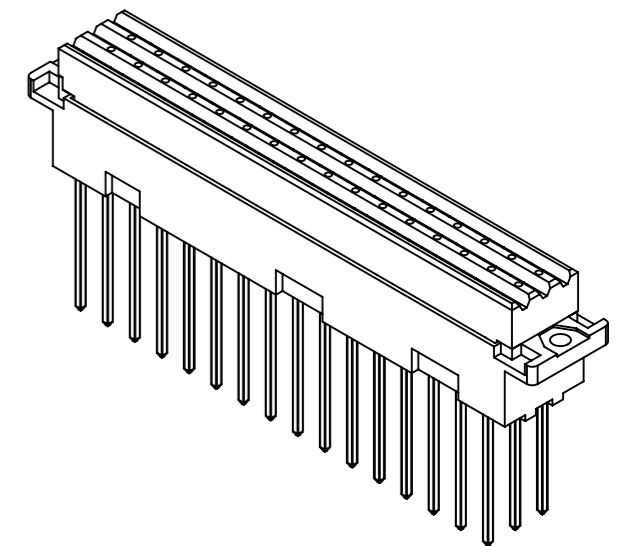

A
contact arrangement

48 ww - contacts

■ = position with contact

□ = position without contact

B (2:1)

further information see product data sheet

09 06 248 2821 222	1
part no.	performance level

	All rights reserved	Created by LEHNERT	Inspected by LEHNERT	Standardisation 302077	Date 2021-05-18	State Final Release
	Department EL PD	Title DIN Power type F female ww straight 22.0 NFF 48-pole			Doc-Key / ECM-Nr. 100184594/UGD/022/C 500000194571	
HARTING D-32339 Espelkamp	Type TB	Number 0906248X821222			Rev. C	Page 1/1