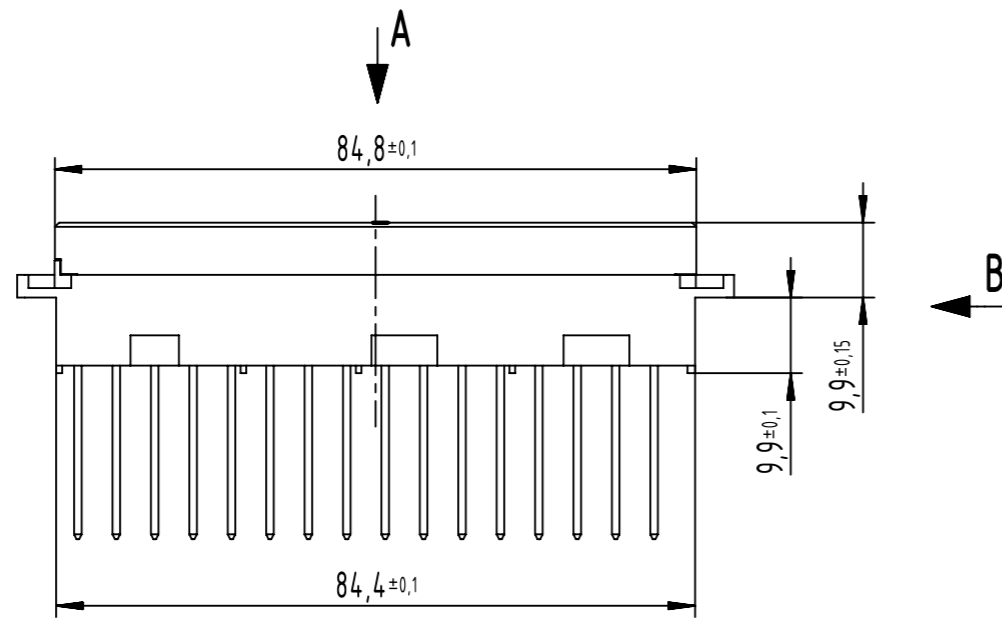

A
contact arrangement

48 ww - contacts

■ = position with contact

□ = position without contact

B (2:1)

further information see product data sheet

09 06 248 2821 222	1
part no.	performance level

	All rights reserved	Created by LEHNERT	Inspected by LEHNERT	Standardisation 302077	Date 2021-05-18	State Final Release
	Department EL PD	Title DIN Power type F female ww straight 22.0 NFF 48-pole			Doc-Key / ECM-Nr. 100184594/UGD/022/C 500000194571	
HARTING D-32339 Espelkamp	Type TB	Number 0906248X821222			Rev. C	Page 1/1