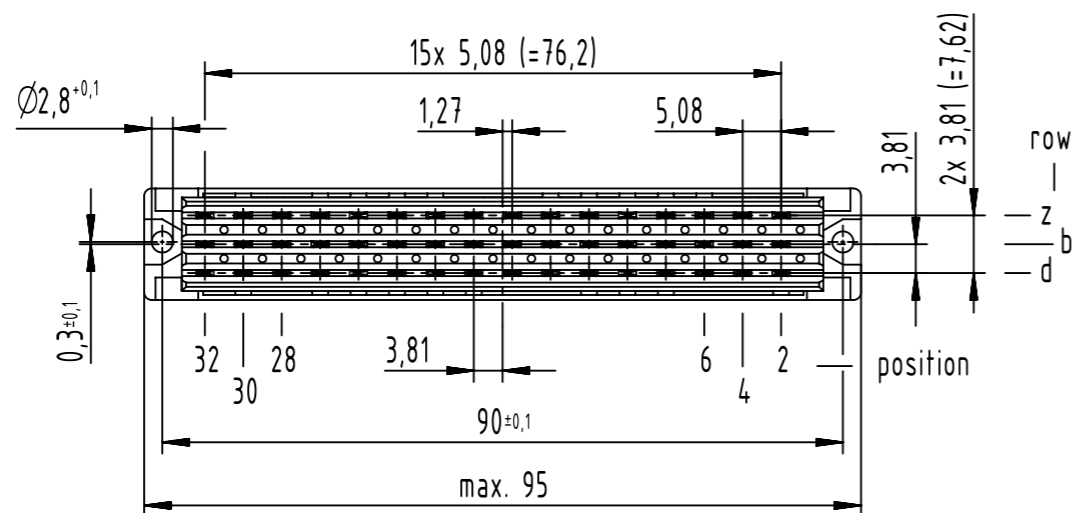

A
contact arrangement

48 ww - contacts

■ = position with contact

□ = position without contact

B (2:1)

further information see product data sheet

09 06 248 2821 222	1
part no.	performance level

	All rights reserved	Created by LEHNERT	Inspected by LEHNERT	Standardisation 302077	Date 2021-05-18	State Final Release
	Department EL PD	Title DIN Power type F female ww straight 22.0 NFF 48-pole			Doc-Key / ECM-Nr. 100184594/UGD/022/C 500000194571	
HARTING D-32339 Espelkamp	Type TB	Number 0906248X821222			Rev. C	Page 1/1