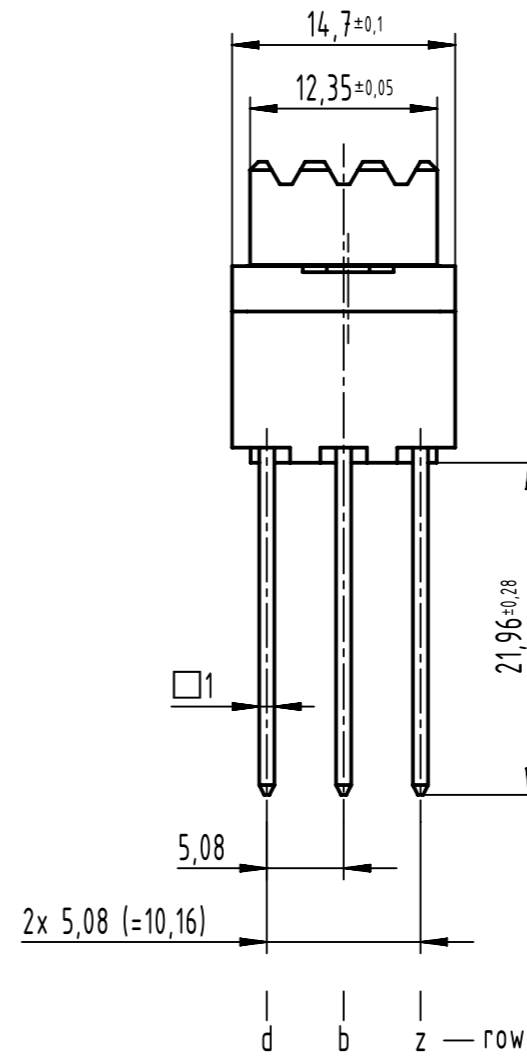

A
contact arrangement

48 ww - contacts

■ = position with contact

□ = position without contact

B (2:1)

further information see product data sheet

09 06 248 2821 222	1
part no.	performance level

	All rights reserved	Created by LEHNERT	Inspected by LEHNERT	Standardisation 302077	Date 2021-05-18	State Final Release
	Department EL PD	Title DIN Power type F female ww straight 22.0 NFF 48-pole			Doc-Key / ECM-Nr. 100184594/UGD/022/C 500000194571	
HARTING D-32339 Espelkamp	Type TB	Number 0906248X821222			Rev. C	Page 1/1