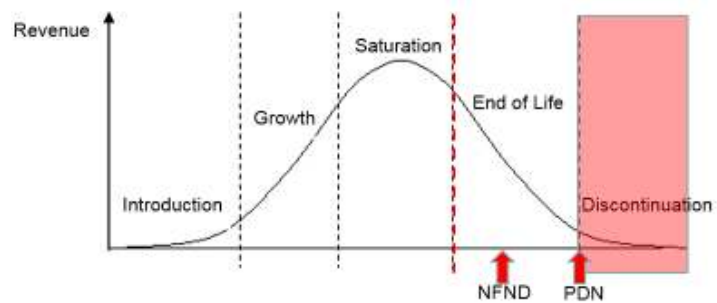

Light is OSRAM

Product Discontinuation (acc. JEDEC J-STD-048)  
OS-PD-2017-043

7/17/2017

---

<b>Last order:</b>	10/15/2017
<b>Last delivery:</b>	1/15/2018
<b>Reason:</b>	Improvement brightness

---

Please direct your feedback to your local Sales office.