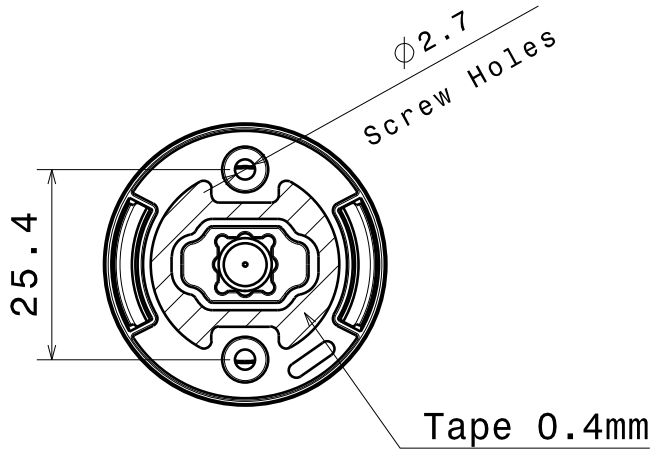

1

Isometric view

Front view

Oval beam direction

Top view

Materials:
 Lens PMMA
 Holder PC, BLACK
 Tape Acrylic foam

This drawing is our property.
 It can't be reproduced
 or communicated without
 our written agreement.

Ledil Oy
 Tehdaskatu 13
 FIN-24100 SALO
 Finland

DRAWING TITLE
Datasheet EVA-LUXEON-M-WITH-TAPE Assembly

DRAWN BY
 mav

DATE
 12.4.2012

CHECKED BY
 sn

DATE
 12.4.2012

SIZE **A4** DRAWING NUMBER

REV
1

DESIGNED BY
 pl

DATE
 17.02.2011

SCALE **2:1** WEIGHT (g)

SHEET **1/1**

D

A