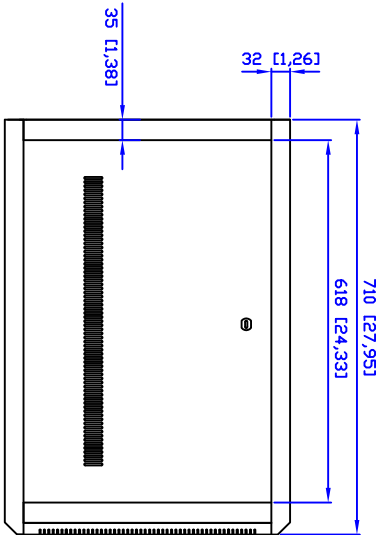

Front

Back

Top

QUEST MANUFACTURING CO.
 11200 NW 138 St., Medley, FL 33178
 WWW.QuestManufacturing.net
 TEL: 305-513-4583 FAX: 305-513-9875

ITEM NO. WM2019-09-02D

Drawn By	Date	Material	C.R.S.	Scale
Checked By	Date	Unit	mm [inch]	
Approved By	Date	Surface Finish	Power Coat	1:1