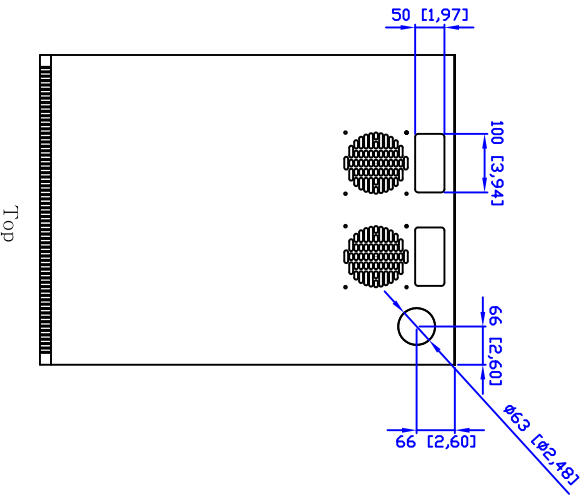

Front

Back

Top

QUEST MANUFACTURING CO.
 11200 NW 138 St., Medley, FL 33178
 WWW.QuestManufacturing.net
 TEL: 305-513-4583 FAX: 305-513-9875

ITEM NO. WM2019-09-02D

Drawn By	Date	Material	C.R.S.	Scale
Checked By	Date	Unit	mm [inch]	
Approved By	Date	Surface Finish	Power Coat	1:1