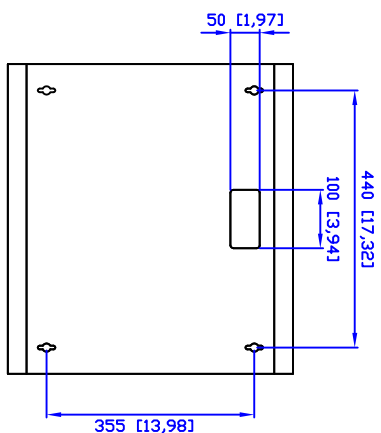

Front

Back

Top

QUEST MANUFACTURING CO.
 11200 NW 138 St., Medley, FL 33178
 WWW.QuestManufacturing.net
 TEL: 305-513-4583 FAX: 305-513-9875

ITEM NO. WM2019-09-02D

Drawn By	Date	Material	C.R.S.	Scale
Checked By	Date	Unit	mm [inch]	
Approved By	Date	Surface Finish	Power Coat	1:1