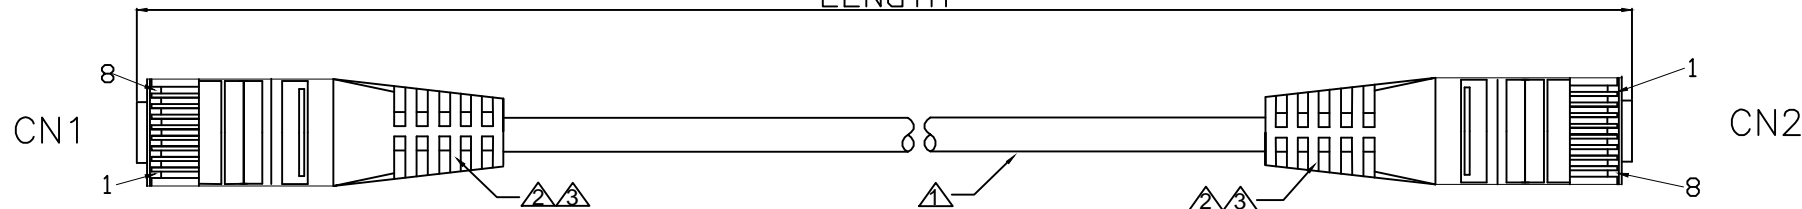

1

2

3

4

5

6

7

LENGTH

Order code: A-MCUP-80xxx Order color: Grey

Order code: A-MCUP-80xxx/x

Order color:

R: Red

Y: Yellow

G: Green

B: Blue

② BK:Black

Length Code	Length (M)
005	0.5
010	1
020	2
030	3
050	5
070	7
100	10
150	15
200	20
300	30

③ Tolerance

Length (M)	Max-M	Min-M
0.5	+0.03	-0.025
1	+0.04	-0.035
L≥2	+L x 3%	-L x 3%

PIN OUT

Electrical

Open/short/intermittence:100%

The operating temperature: -20°C~+60°C

The storage temperature: -20°C~+60°C

④	③	Molding PVC	2	Molding PVC 65P
④	②	RJ45 CONN	2	RJ45 8P8C, contacts 3u" gold-plated Un-shielded PC UL94V-2
④	①	CABLE	1	CAT 5E U/UTP(26AWGx1PR)*4+PVC Jacket OD:4.9±0.2mm
NO.	NAME.	Q'TY	SPECIFICATION	