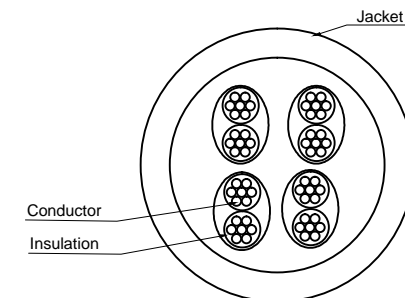

Order code: A-MCUP-80xxx Order color: Grey

Order code: A-MCUP-80xxx/x

Order color:

R: Red

Y: Yellow

G: Green

B: Blue

② BK:Black

Length Code	Length (M)
005	0.5
010	1
020	2
030	3
050	5
070	7
100	10
150	15
200	20
300	30

③ Tolerance

Length (M)	Max-M	Min-M
0.5	+0.03	-0.025
1	+0.04	-0.035
L≥2	+L x 3%	-L x 3%

PIN OUT

Electrical

Open/short/intermittence:100%