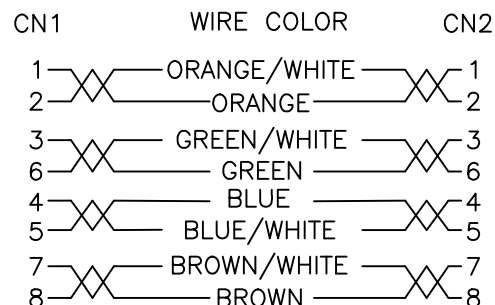

Order code: A-MCUP-80xxx Order color: Grey

Order code: A-MCUP-80xxx/x

Order color:

R: Red

Y: Yellow

G: Green

B: Blue

② BK:Black

Length Code	Length (M)
005	0.5
010	1
020	2
030	3
050	5
070	7
100	10
150	15
200	20
300	30

③ Tolerance

Length (M)	Max-M	Min-M
0.5	+0.03	-0.025
1	+0.04	-0.035
L≥2	+L x 3%	-L x 3%

PIN OUT

Electrical

Open/short/intermittence:100%