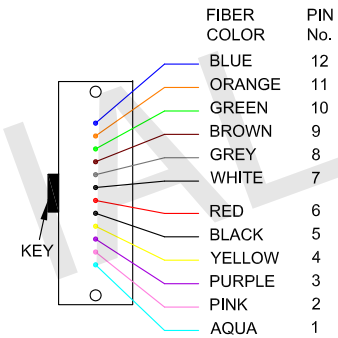

FIBER MAPPING		
KEY UP		KEY UP
A		B
1	BLUE	12
2	ORANGE	11
3	GREEN	10
4	BROWN	9
5	GREY	8
6	WHITE	7
7	RED	6
8	BLACK	5
9	YELLOW	4
10	PURPLE	3
11	PINK	2
12	AQUA	1

CABLE LABEL
(24mm)

SPECIFICATION:

- 1.CONNECTOR A : 12F ELITE MPO/PC FEMALE
- 2.CONNECTOR B : 12F ELITE MPO/PC FEMALE
- 3.CABLE TYPE : 12 STRANDS CABLE, MM 50/125(OM5),
ROUND 3.0mm LSZH JACKET.
- 4.JACKET COLOR : NEON GREEN
- 5.WAVELENGTH : 850nm
- 6.INSERTION LOSS : ≤0.35dB

Part Number: C50-9120-xxFT
Description: w-Ignite™ Fiber Cable, 12F Elite MPO Female-Female, Polarity B, OM5 3mm 12F Neon Green LSZH Jacket, xx Feet.