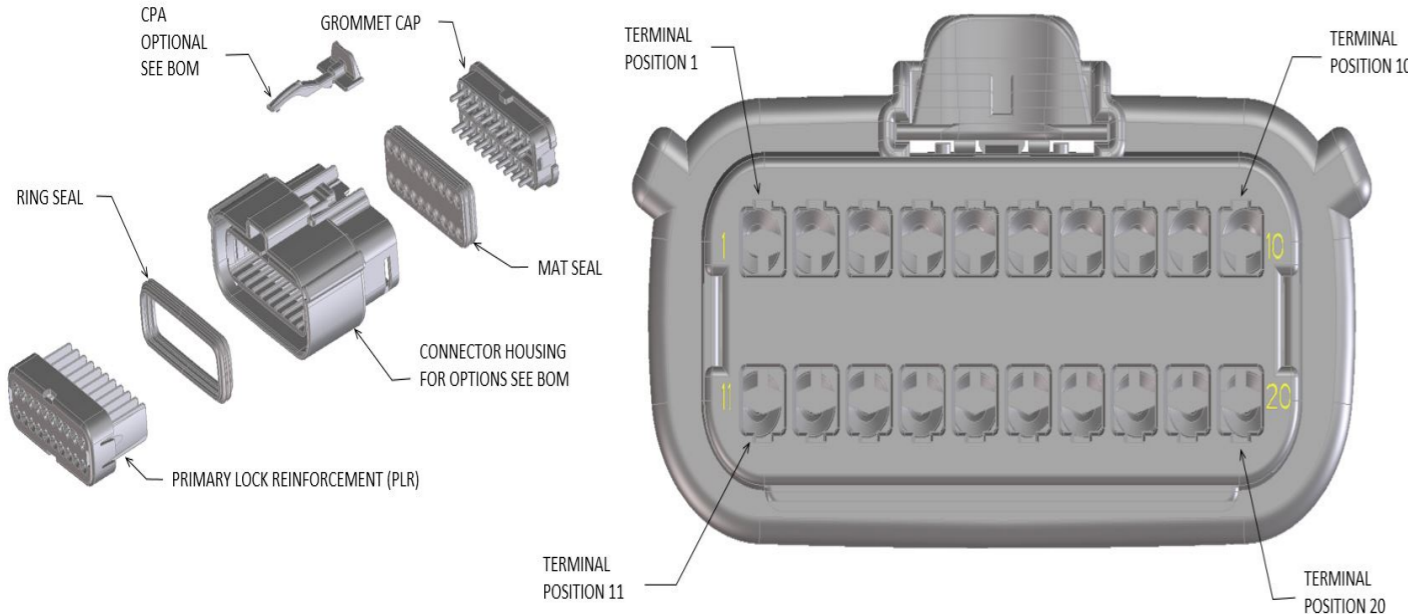

BOM AND PIN OUT SHEET

ABBREVIATION	DESCRIPTION	COLOR	MATERIAL
A-BLACK	HOUSING, KEYING OPTION A	BLACK	SPS/NYLON GF20
B-LIGHT GRAY	HOUSING, KEYING OPTION B	LIGHT GRAY	SPS/NYLON GF20
C-BROWN	HOUSING, KEYING OPTION C	BROWN	SPS/NYLON GF20
D-GREEN	HOUSING, KEYING OPTION D	GREEN	SPS/NYLON GF20
C-DARK GRAY	HOUSING, KEYING OPTION C	DARK GRAY	SPS/NYLON GF20
D-STONE GRAY	HOUSING, KEYING OPTION D	STONE GRAY	SPS/NYLON GF20
A-YELLOW	HOUSING, KEYING OPTION A	YELLOW	SPS/NYLON GF20
A-BLACK-CLIP	HOUSING, KEYING OPTION A WITH CLIPSLOT	BLACK	SPS/NYLON GF20
B-LIGHT GRAY-CLIP	HOUSING, KEYING OPTION B WITH CLIPSLOT	LIGHT GRAY	SPS/NYLON GF20
C-DARK GRAY-CLIP	HOUSING, KEYING OPTION C WITH CLIPSLOT	DARK GRAY	SPS/NYLON GF20
D-STONE GRAY-CLIP	HOUSING, KEYING OPTION D WITH CLIPSLOT	STONE GRAY	SPS/NYLON GF20
A-YELLOW-CLIP	HOUSING, KEYING OPTION A WITH CLIPSLOT	YELLOW	SPS/NYLON GF20
B-YELLOW-CLIP	HOUSING, KEYING OPTION B WITH CLIPSLOT	YELLOW	SPS/NYLON GF20
GCP	GROMMET CAP (PLUGGED)	BLACK	SPS/NYLON GF20
GCO	GROMMET CAP (OPEN)	BLACK	SPS/NYLON GF20
PLR	PLR	NATURAL	SPS/NYLON GF20
CPA	CPA	RED	PBT GF30
M	MAT SEAL	LIGHT BLUE	INHERENTLY LUBRICATED SILICONE
R	RING SEAL	GREEN	INHERENTLY LUBRICATED SILICONE