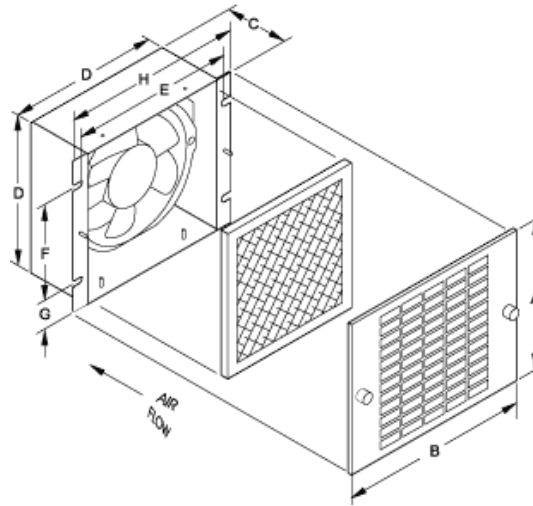

Filtered Fan Boxes

Part No.	Free Flow Air Delivery (CFM)		RPM Nominal	Running		Fan Housing		
	Volts			Amps	Watts	H	W	D
XF4115	105	115	3000	0.18	15	5.63	5.63	2.38
XF4230	105	230	3000	0.09	15	5.63	5.63	2.38
XF6115	220	115	3300	0.29	33	7.13	7.13	3.00
XF6230	220	230	3300	0.15	33	7.13	7.13	3.00
XF10115	560	115	1600	0.87	60	11.13	11.13	4.56
XF10230	560	230	1600	0.45	60	11.13	11.13	4.56

¹ Dimension for mounting and cabinet cutout. Secure sheet metal with #10 hardware.

Exhaust Grill and Filters

Part No.	H	W
XFG4	6.13	7.38
XFG6	7.63	8.88
XFG10	11.63	13.00

¹ Dimension for mounting and cabinet cutout. Secure sheet metal with #10 hardware.

Replacement Filters

Part No.	Pkg. Qty.
XFF4	3
XFF6	3
XFF10	3

Data subject to change without notice