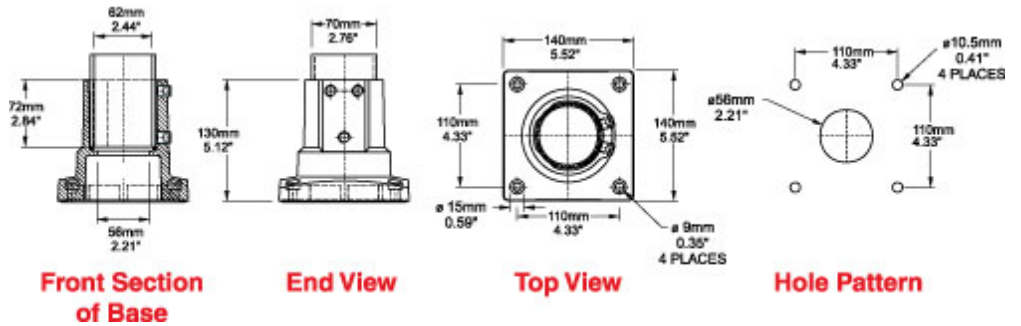

Quality Products. Service Excellence.

Tara Plus Base 70 TPSSB70 Series

- For use with 70 mm tube.
- Compatible with all vertical and horizontal configurations.
- Compatible with tube up or tube down configurations.
- Die-cast Aluminum G Al Si 12.
- No rotation.

Part No. **R149-030-001**

Tags: TPSS, tara plus, taraplus, suspension system, base, round, operator, fixed, 70mm

Data subject to change without notice

© 2023. Hammond Manufacturing Ltd. All rights reserved.