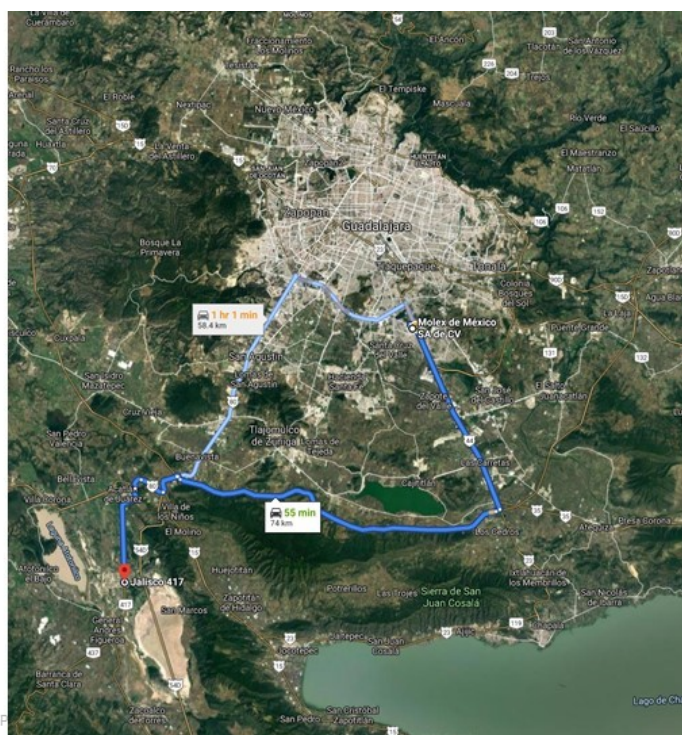

Product Change Notification

Date Issued :	July 22, 2022	PCN Number :	512372
Reason for Change :	Equipment Transfer, Production Transfer or Rearrangement		
Description of Change :	This notification is to inform you about an equipment transfer that has been used to manufacture impacted part(s). Equipment has been moved to different site/ location/ premises. No changes will be made to product part, fit nor function as part of this change.		
Reason for Short Notice :	Capacity Increase		
Assessment of Change :	No change to parts - Form/Fit/Function Dimension analysis		
Planned Implementation Date :	October 07, 2022		
Sample Availability Date:	September 19, 2022		
Internal Molex Qualification Date :	September 26, 2022		
Last date to request Samples by Customer :	September 16, 2022		
Traceability Code Markings / Date :	Date code		

Before Picture

Guadalajara 2

- Located in Centro Logistico Jalisco Industrial Park
- 1 hour from existing Guad1
- Initial build will contain Molding, Assembly, and Reliability Testing capabilities
- A new Distribution Center will service Guad2
- Start of Production targeted for Q4 2022

THIS CHANGE ONLY APPLIES TO THE AMERICAS REGION.

3

Molex /Ford Confidential
© Molex, LLC – All Rights Reserved. Unauthorized Reproduction/Distribution is Prohibited