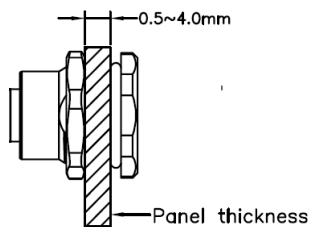

AI-T00208

(Receptacle, M12 Rear Mount, 5-Position Female Straight-Open, ¼-18NPT Threads, 22 AWG, 2M)

J1

Pin Out

J1	COLOR	J2
1	BROWN	OPEN
2	WHITE	
3	BLUE	
4	BLACK	
5	GRAY	

- Mueller's AI-T00208 is a cable assembly that has a 5-position rear mount M12 female receptacle to open end, 22 AWG, 2 meters.
- Shell size for connector: M12 (A Coding)
- Cable Material: UL 1569 22AWG Hook Up Wire
 - Overall length = 6.56' (2M)
- Shell: 18x18mm ¼-18NPT threaded rear mount
 - Material: Nickel Plated Brass
- Rating:
 - Voltage: 60V AC/DC
 - Current: 4 Amps
 - Ambient Temperature: -40°C to 85°C
- Standard: IEC 61076-2-101
- Waterproof: IP67/IP68
- RoHS 3 Compliant