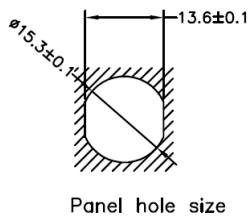

AI-T00208

(Receptacle, M12 Rear Mount, 5-Position Female Straight-Open, ¼-18NPT Threads, 22 AWG, 2M)

J1

Pin Out

J1	COLOR	J2
1	BROWN	OPEN
2	WHITE	
3	BLUE	
4	BLACK	
5	GRAY	

- Mueller's AI-T00208 is a cable assembly that has a 5-position rear mount M12 female receptacle to open end, 22 AWG, 2 meters.
- Shell size for connector: M12 (A Coding)
- Cable Material: UL 1569 22AWG Hook Up Wire
 - Overall length = 6.56' (2M)
- Shell: 18x18mm ¼-18NPT threaded rear mount
 - Material: Nickel Plated Brass
- Rating:
 - Voltage: 60V AC/DC
 - Current: 4 Amps
 - Ambient Temperature: -40°C to 85°C
- Standard: IEC 61076-2-101
- Waterproof: IP67/IP68
- RoHS 3 Compliant