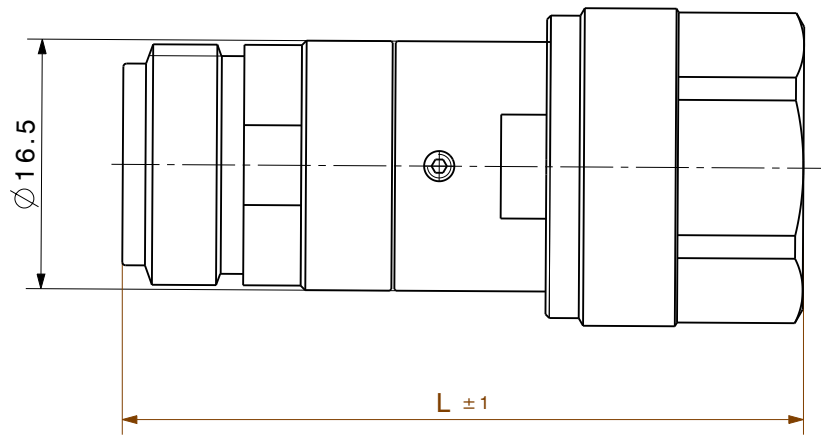

Types:

- 6801\_N-50-1
- 6802\_N-50-1
- 6803\_N-50-1
- 6804\_N-50-1
- 6805\_N-50-1
- 6806\_N-50-1
- 6807\_N-50-1
- 6808\_N-50-1
- 6809\_N-50-1
- 6810\_N-50-1
- 6815\_N-50-1
- 6820\_N-50-1
- 6830\_N-50-1
- 6840\_N-50-1

0-30dB:L=45  
40-60dB:L=48

Type:	All dimensions after treatment in millimeter (mm)		
Assembly drawing	Released date: 09.09.2022	alternative ID	3D-ID PRO-01161233 A Sheet: 1 / 1
	description		ID
	Attenuator		Release DOU-01161234 A