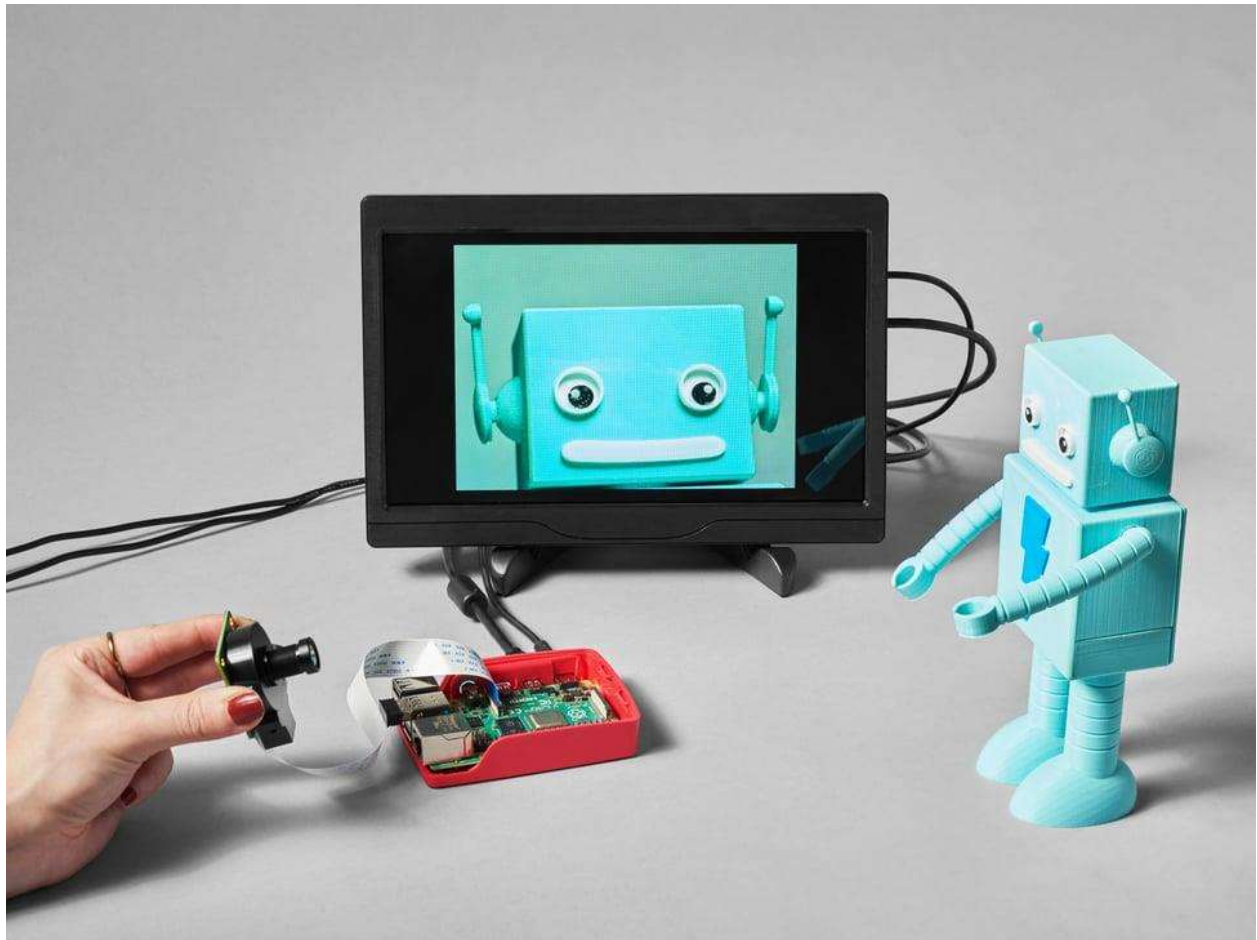

5MP 25mm Telephoto Lens for Raspberry Pi – M12 – 18 Degree FOV

Product ID: 5697

Description

This is the 25mm 5MP Telephoto Lens, an essential for the M12 Raspberry Pi High-Quality Camera. It has a narrow field of view and high lens magnification for seeing things far away, like a telescope!

Telephoto lenses are great for distance shots – especially good when you need to take photos or videos of far-away cats. Includes a thumbscrew to quickly and easily assemble onto the HQ Camera Board.

For use with the M12 Raspberry Pi HQ camera only. We also carry a 2.7mm 12MP Wide Angle Lens.