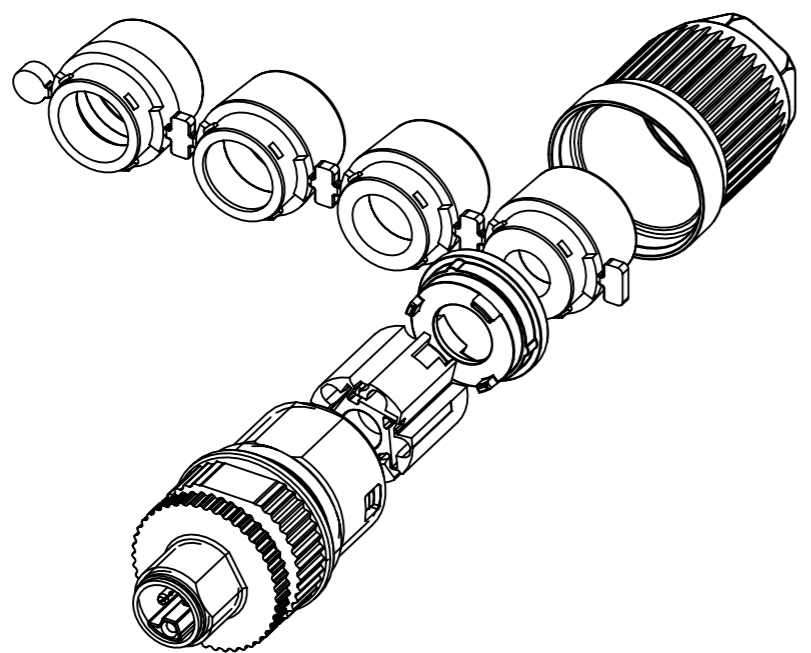

complete length when assembled app. 53

A (2:1)

contact face acc. to
IEC 61076-2-111

Cable range: $\varnothing 5,8 - \varnothing 13,5\text{mm}$

	All rights reserved		Created by BALSAN		Inspected by FARCASIU		Standardisation SCHREIER		Date 2020-09-09		State Final Release		
	Department EL PD		Title M12 Power IDC male L-coded w/o FE		Doc-Key / ECM-Nr. 100725952/UGD/003/F 500000179399		Rev. F		Page 1/1				
HARTING Electronics GmbH D-32339 Espelkamp		Type TB		Number 21032961506									