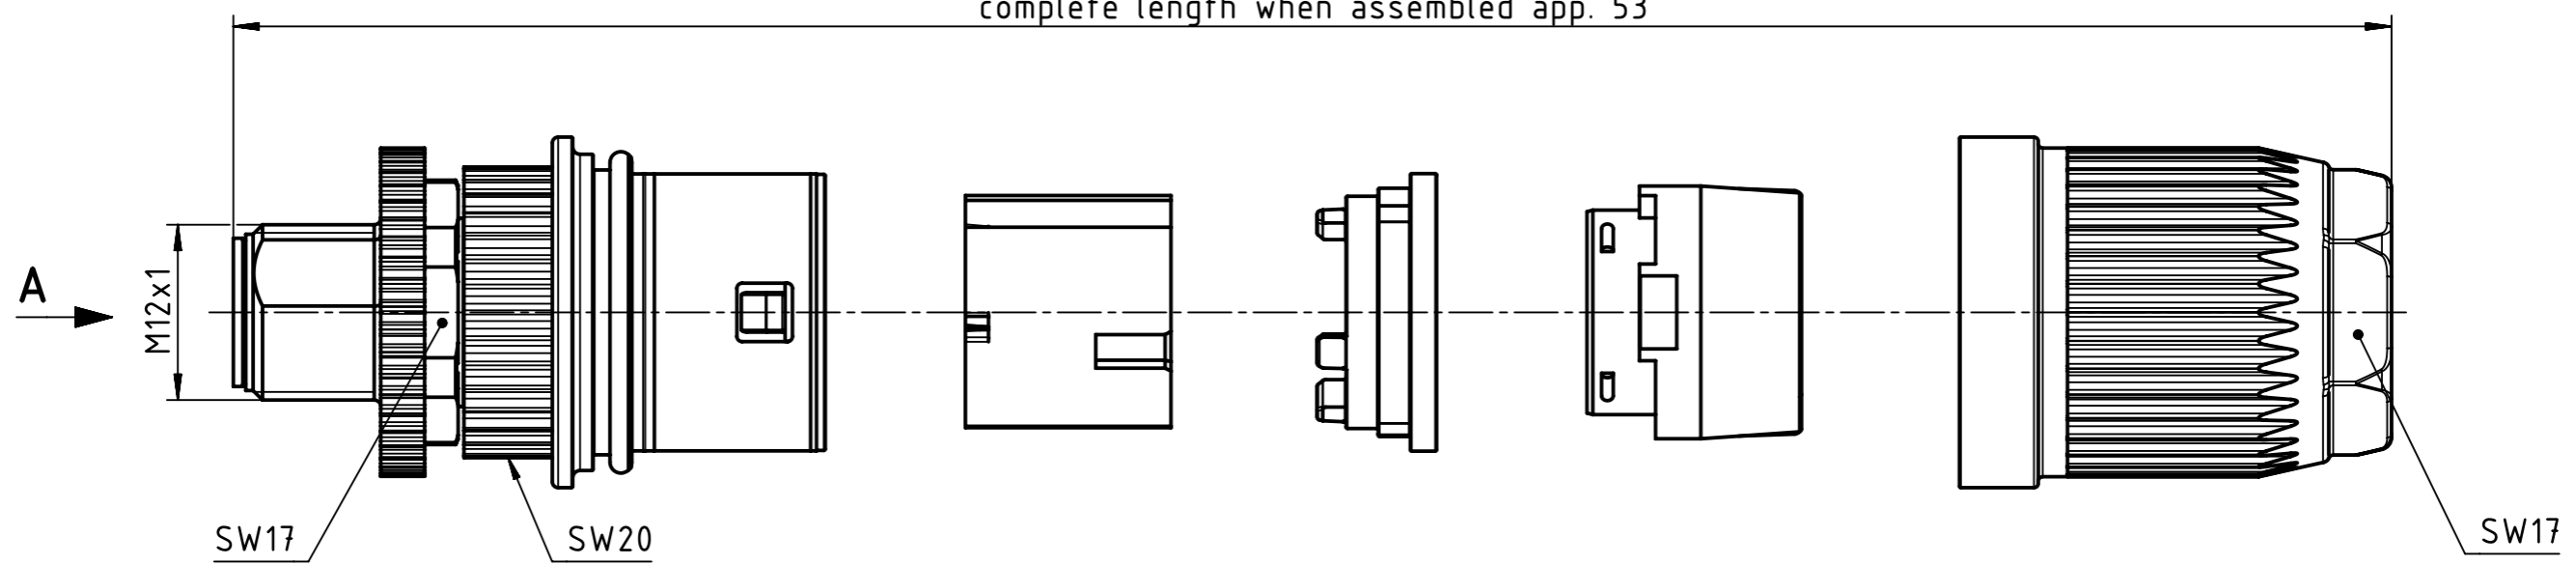

complete length when assembled app. 53

A (2:1)

contact face acc. to
IEC 61076-2-111

Cable range: $\varnothing 5,8 - \varnothing 13,5\text{mm}$

	All rights reserved		Created by BALSAN		Inspected by FARCASIU		Standardisation SCHREIER		Date 2020-09-09		State Final Release		
	Department EL PD		Title M12 Power IDC male L-coded w/o FE		Doc-Key / ECM-Nr. 100725952/UGD/003/F 500000179399		Rev. F		Page 1/1				
HARTING Electronics GmbH D-32339 Espelkamp		Type TB		Number 21032961506									