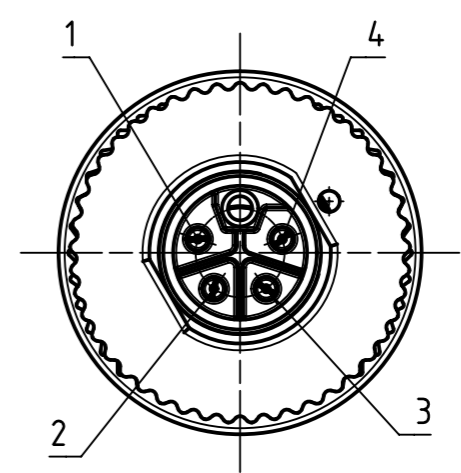

complete length when assembled app. 53

A (2:1)

contact face acc. to
IEC 61076-2-111

Cable range: $\varnothing 5,8 - \varnothing 13,5\text{mm}$

	All rights reserved		Created by BALSAN		Inspected by FARCASIU		Standardisation SCHREIER		Date 2020-09-09		State Final Release		
	Department EL PD		Title M12 Power IDC male L-coded w/o FE		Doc-Key / ECM-Nr. 100725952/UGD/003/F 500000179399		Rev. F		Page 1/1				
HARTING Electronics GmbH D-32339 Espelkamp		Type TB		Number 21032961506									