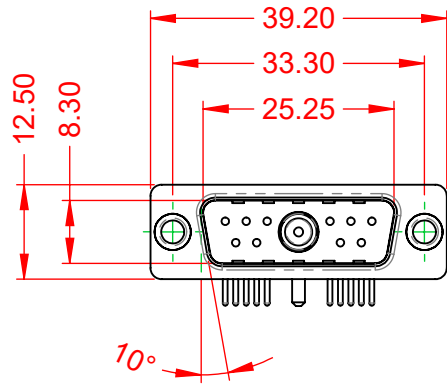

TOLERANCE UNLESS OTHERWISE SPECIFIED	
.X	±0.25
.XX	±0.13
.XXX	±0.05

THIS IS A C.A.D. GENERATED DRAWING  
DO NOT MAKE MANUAL REVISIONS TO MASTER.

ISSUE NUMBER	
ORIGINAL	①

**NOTES:**

**MATERIAL:**  
**HOUSING:** THERMOPLASTIC POLYESTER, UL94V-0  
**SHELL:** STEEL, TIN PLATED  
**CONTACT:** COPPER ALLOY, 30µ" GOLD PLATED