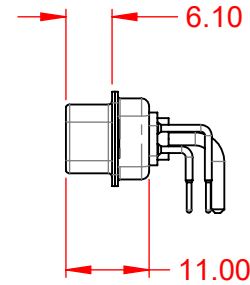

TOLERANCE UNLESS OTHERWISE SPECIFIED	
.X	±0.25
.XX	±0.13
.XXX	±0.05

THIS IS A C.A.D. GENERATED DRAWING  
DO NOT MAKE MANUAL REVISIONS TO MASTER.

ISSUE NUMBER	
ORIGINAL	①

**NOTES:**

**MATERIAL:**  
**HOUSING:** THERMOPLASTIC POLYESTER, UL94V-0  
**SHELL:** STEEL, TIN PLATED  
**CONTACT:** COPPER ALLOY, 30µ" GOLD PLATED