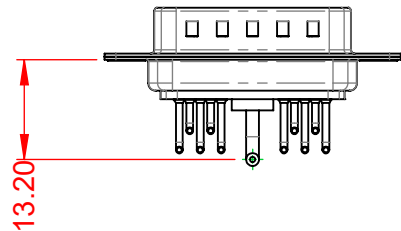

THIS SERIES FULLY CONFORMS TO
THE EUROPEAN UNION DIRECTIVES
2011/65/EU FOR RoHS COMPLIANCY.

YOUR CONNECTION TO QUALITY & SERVICE

EDAC INC
TORONTO, ONTARIO
CANADA

THESE DRAWINGS AND SPECIFICATIONS
ARE THE PROPERTY OF EDAC INC., AND
SHALL NOT BE REPRODUCED, OR COPIED
OR USED AS THE BASIS FOR THE
MANUFACTURE OR SALE OF APPARATUS
WITHOUT WRITTEN PERMISSION.

COMBINATION D-SUB

SW REFERENCE NO.: 629 COMBO ASSEMBLY	
DRAWN: C.B	DATE: JAN. 01/2019
CHECKED:	DATE:
SCALE: (IN C.A.D. 1:1)	SHEET 1 OF 2
DRAWING NUMBER: 629-11W1640-1T1	ISSUE
PART NUMBER: 629-11W1640-1T1	1