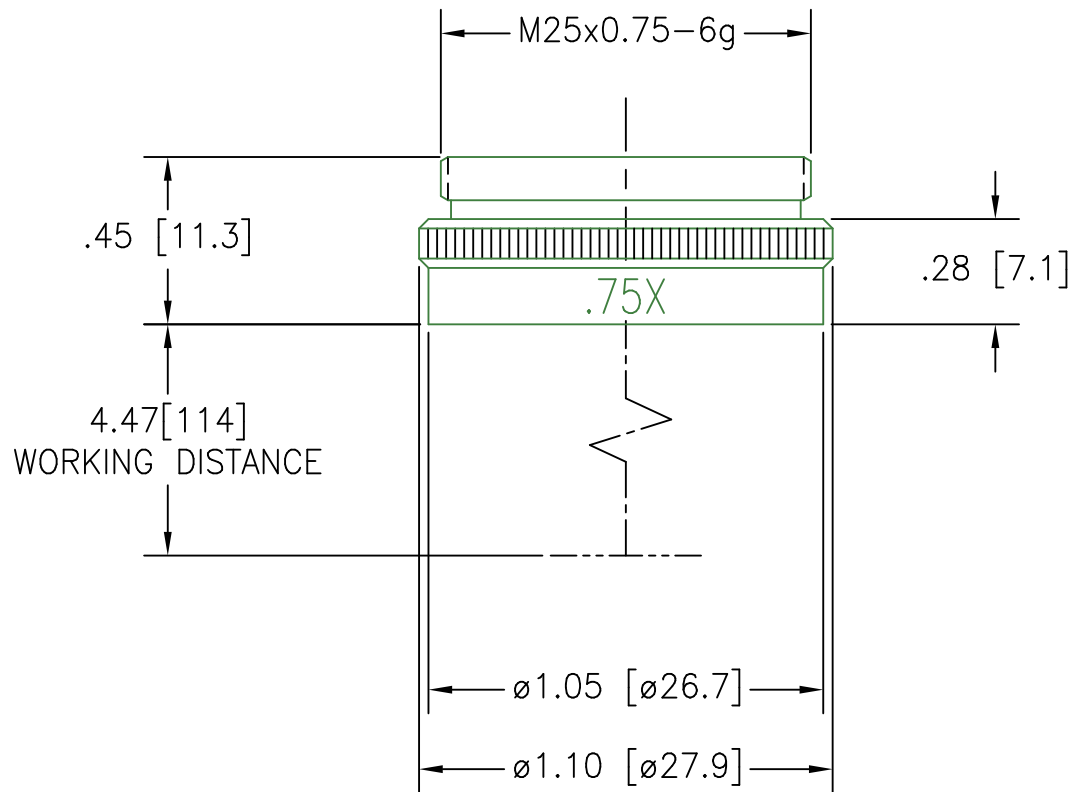

29-20-39  
0.75X AUXILIARY LENS

REV B 5/15/11  
SCALE: 2X