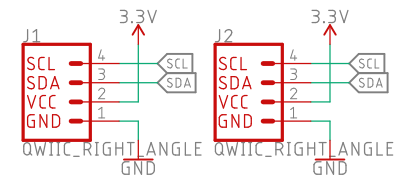

Qwiic Connectors

Released under the Creative Commons
Attribution Share-Alike 4.0 License
<https://creativecommons.org/licenses/by-sa/4.0/>

TITLE: QwiicNES_Classic

Design by:

REV:

Date: 3/14/2021 10:43 PM

Sheet: 1/1