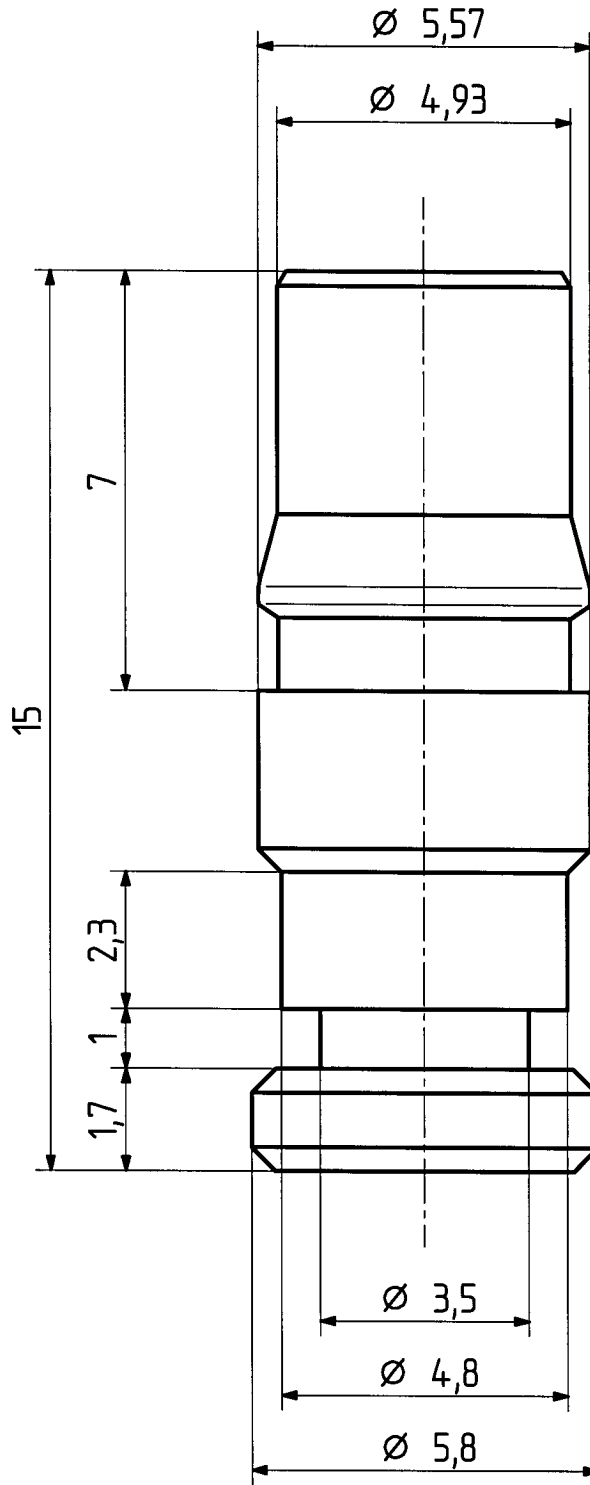

type : 65 QMA-50-0-4

	date	sign
drawn	11.12.02	4128/OPC
checked	27.1.03	Stk8
approved	27.1.03	Stk8

scale

8:1

HUBER + SUHNER
CH-ITC-IND

dimensions in mm

drawing number

4.13.35364

OZ drawing :

Index

a