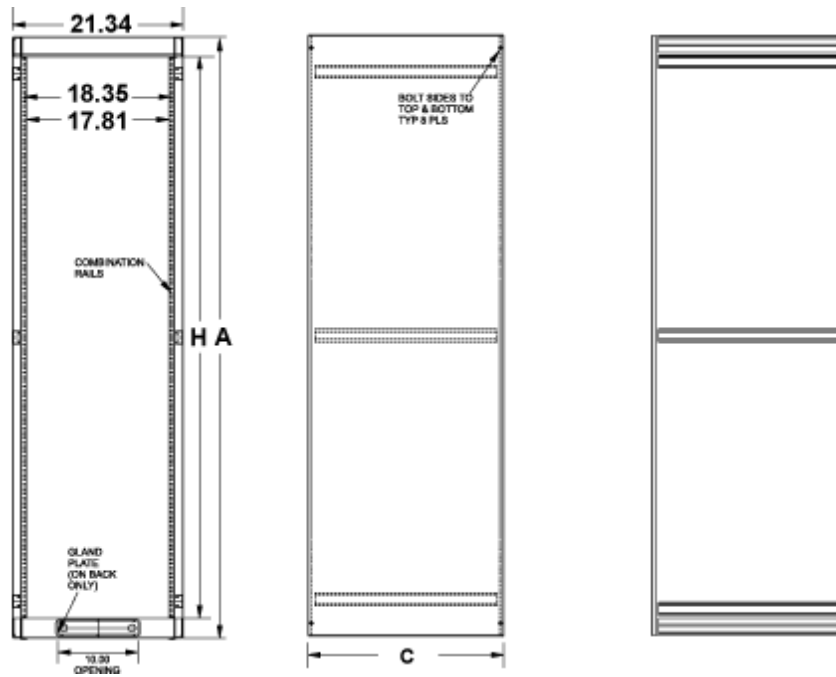

Part No. Black	Part No. RAL 7035 Light Gray	Overall Dimensions			Rack Units	Usable Mounting Dimensions			Alternative Size Part No.
		Height A	Width C	Depth C		Rack Height H	Depth Depth	Depth (With Doors)	
REFK1903517BK1	REFK1903517LG1	40.19	21.34	17.50	20U	35.19	16.50	16.00	
REFK1904217BK1	REFK1904217LG1	47.19	21.34	17.50	24U	42.19	16.50	16.00	
REFK1904917BK1	REFK1904917LG1	54.19	21.34	17.50	28U	49.19	16.50	16.00	
REFK1905617BK1	REFK1905617LG1	61.19	21.34	17.50	32U	56.19	16.50	16.00	
REFK1906317BK1	REFK1906317LG1	68.19	21.34	17.50	36U	63.19	16.50	16.00	
REFK1907017BK1	REFK1907017LG1	75.19	21.34	17.50	40U	70.19	16.50	16.00	
REFK1907717BK1	REFK1907717LG1	82.19	21.34	17.50	44U	77.19	16.50	16.00	
REFK1903524BK1	REFK1903524LG1	40.19	21.34	24.50	20U	35.19	23.50	23.00	RCK20U25BK
REFK1904224BK1	REFK1904224LG1	47.19	21.34	24.50	24U	42.19	23.50	23.00	RCK24U25BK
REFK1904924BK1	REFK1904924LG1	54.19	21.34	24.50	28U	49.19	23.50	23.00	RB-AV27
REFK1905624BK1	REFK1905624LG1	61.19	21.34	24.50	32U	56.19	23.50	23.00	
REFK1906324BK1	REFK1906324LG1	68.19	21.34	24.50	36U	63.19	23.50	23.00	RCK36U25BK
REFK1907024BK1	REFK1907024LG1	75.19	21.34	24.50	40U	70.19	23.50	23.00	RCK42U25BK
REFK1907724BK1	REFK1907724LG1	82.19	21.34	24.50	44U	77.19	23.50	23.00	RCK42U25BK
REFK1903531BK1	REFK1903531LG1	40.19	21.34	31.50	20U	35.19	30.50	30.00	RCK20U32BK
REFK1904231BK1	REFK1904231LG1	47.19	21.34	31.50	24U	42.19	30.50	30.00	RCK24U32BK
REFK1904931BK1	REFK1904931LG1	54.19	21.34	31.50	28U	49.19	30.50	30.00	
REFK1905631BK1	REFK1905631LG1	61.19	21.34	31.50	32U	56.19	30.50	30.00	
REFK1906331BK1	REFK1906331LG1	68.19	21.34	31.50	36U	63.19	30.50	30.00	RCK36U32BK
REFK1907031BK1	REFK1907031LG1	75.19	21.34	31.50	40U	70.19	30.50	30.00	RCK42U32BK
REFK1907731BK1	REFK1907731LG1	82.19	21.34	31.50	44U	77.19	30.50	30.00	RCK42U32BK

REFK Locking Doors

Solid Door Part No. Black	Solid Door Part No. RAL 7035 Light Gray	Louvered Door Part No. Black	Louvered Door Part No. RAL 7035 Light Gray	Window Door Part No. Black	Use With REFK Frame		
				Height	Rack Units	Part No.	
RSDF19035BK1	RSDF19035LG1	RSDL19035BK1	RSDL19035LG1	REDFP19035BK1	35.00	20U	REFK19035XX
RSDF19042BK1	RSDF19042LG1	RSDL19042BK1	RSDL19042LG1	REDFP19042BK1	42.00	24U	REFK19042XX
RSDF19049BK1	RSDF19049LG1	RSDL19049BK1	RSDL19049LG1	REDFP19049BK1	49.00	28U	REFK19049XX
RSDF19056BK1	RSDF19056LG1	RSDL19056BK1	RSDL19056LG1	REDFP19056BK1	56.00	32U	REFK19056XX
RSDF19063BK1	RSDF19063LG1	RSDL19063BK1	RSDL19063LG1	REDFP19063BK1	63.00	36U	REFK19063XX
RSDF19070BK1	RSDF19070LG1	RSDL19070BK1	RSDL19070LG1	REDFP19070BK1	70.00	40U	REFK19070XX