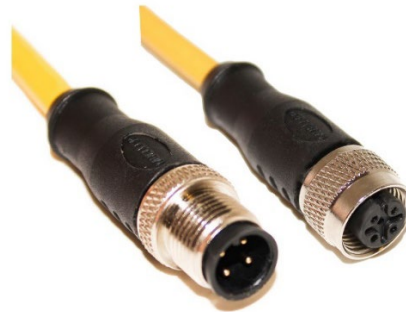

C4AC05UXXX

(M12 Cordset, 4 Position, 22 AWG, Male Straight to Female Straight)

- Mueller's C4AC05UXXX is an M12 4-pin double ended instrumentation cable with a straight male connector on one end and a straight female connector on the other.
- Keyway – A Coding
- Utilizes a 4-conductor 22 AWG PVC-insulated cable.
- Ratings:
 - Current: 4 A
 - Voltage: 250 V AC/DC
- Material:
 - Coupling Nuts – Nickel Plated Brass
 - Pins/Contacts – Gold Plated Brass
- Length: The "U" in the model number represents unit of measurement.
Either: Meters (M), Feet (F)
- Length: The "XXX" in the model number represents length. Standard lengths are 2, 5, and 10 meters. Any other lengths available upon request.
- Meets Standard: IEC 61076-2-101
- Protection Class: IEC IP68
- RoHS 3 Compliant