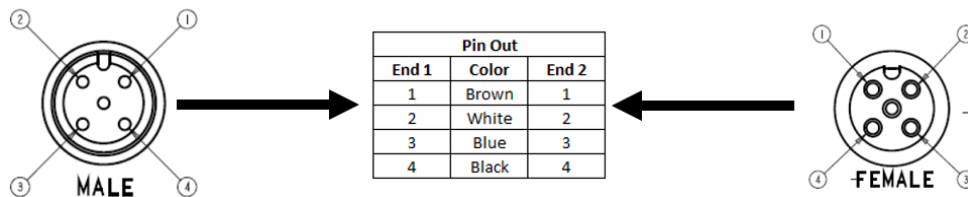

C4AC05UXXX

(M12 Cordset, 4 Position, 22 AWG, Male Straight to Female Straight)

- Mueller's C4AC05UXXX is an M12 4-pin double ended instrumentation cable with a straight male connector on one end and a straight female connector on the other.
- Keyway – A Coding
- Utilizes a 4-conductor 22 AWG PVC-insulated cable.
- Ratings:
 - Current: 4 A
 - Voltage: 250 V AC/DC
- Material:
 - Coupling Nuts – Nickel Plated Brass
 - Pins/Contacts – Gold Plated Brass
- Length: The "U" in the model number represents unit of measurement.
Either: Meters (M), Feet (F)
- Length: The "XXX" in the model number represents length. Standard lengths are 2, 5, and 10 meters. Any other lengths available upon request.
- Meets Standard: IEC 61076-2-101
- Protection Class: IEC IP68
- RoHS 3 Compliant