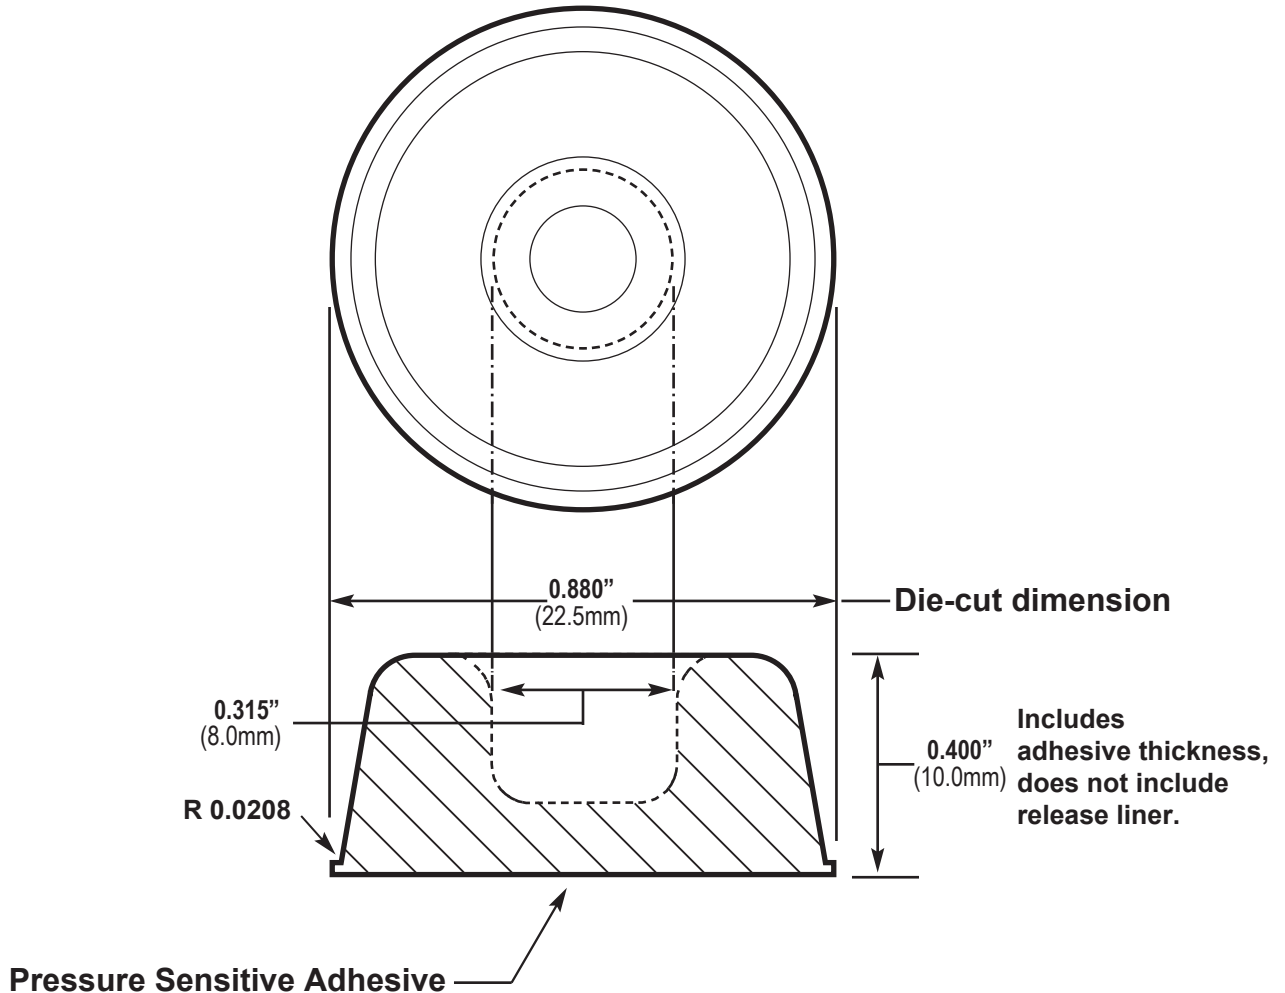

Bumper Specialties, Inc.

1607 Imperial Way, West Deptford, New Jersey, 08066, USA
Phone: 856-345-7650 | Fax: 856-345-7690
www.bumperspecialties.com | Email: BumperInfo@BumperSpecialties.com

Made in USA

BS-17 Mechanical

General Specifications

Material: Polyurethane
Pressure Sensitive Adhesive: Rubber - or - Acrylic
Durometer, Shore A: 60-70 Standard
Tolerance: $\pm 0.02"$ (.5mm)

Sheet Size: 6" x 12"
Per Sheet: 72 Pieces — 6 across x 12 down
Per Box: 1,440 Pieces — 25 Sheets
Colors: Clear, Black, White, Brown, Gray