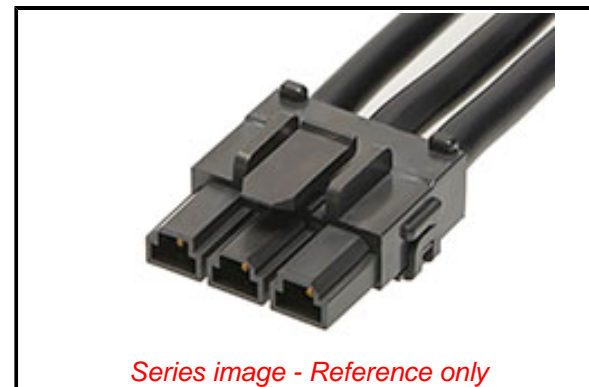

Part Number: [0369240301](#)
Status: **Active**
Overview: [Mini-Fit Sr. Power Connectors](#)
Description: Mini-Fit Sr.-to-Mini-Fit Sr. Off-the-Shelf (OTS) Cable Assembly, 10.00mm Pitch, Single Row, 0.15m Length, 3 Circuits, Black

Documents:

[Drawing (PDF)](#)

[Datasheet (PDF)](#)

[RoHS Certificate of Compliance (PDF)](#)

General

Product Family	Cable Assemblies
Series	36924
Application	Power, Wire-to-Board, Wire-to-Wire
Assembly Configuration	Dual Ended Connectors
Comments	Terminal Position Assurance (TPA) Clip Included
Connector to Connector	Mini-Fit Sr.-to-Mini-Fit Sr.
Overmolded	No
Overview	Mini-Fit Sr. Power Connectors
Product Name	Mini-Fit Sr.
Type	Discrete Wire Assembly, High-Power Assembly
UPC	193264249749

Physical

Cable Length	0.15m
Circuits (Loaded)	3
Color - Resin	Black
Gender	Female-Female
Lock to Mating Part	Yes
Material - Metal	High Performance Alloy (HPA)
Material - Plating Mating	Gold
Material - Plating Termination	Tin
Material - Resin	Polyester
Net Weight	78.127/g
Number of Rows	1
Packaging Type	Bag
Pitch - Mating Interface	10.00mm
Plating min - Mating	0.762µm
Plating min - Termination	2.540µm
Single Ended	No
Termination Interface: Style	Crimp or Compression
Wire Insulation Diameter	6.60mm max.
Wire Size AWG	8
Wire/Cable Type	UL 1015

Electrical

Current - Maximum per Contact	50.0A
Voltage - Maximum	600V AC/DC

Material Info

Reference - Drawing Numbers

Sales Drawing	369240300-000

Series image - Reference only

EU ELV

Not Relevant

EU RoHS

Compliant

REACH SVHC

Not Contained Per -
D(2020)9139-DC (19
Jan 2021)

Halogen-Free

Status

Not Low-Halogen

For more information, please visit [Contact US](#)

China ROHS

ELV

RoHS Phthalates

China RoHS

Green Image

Not Relevant

Not Contained

Search Parts in this Series

[36924 Series](#)

Mates With

Mini-Fit Sr. Plug Housing [428180312](#) .
Mini-Fit Sr. Vertical Header [428193213](#)
, [428193223](#) , [428193233](#) , [428193243](#) .
Mini-Fit Sr. Right-Angle Header [428203213](#)
, [428203223](#) , [428203228](#) , [428203233](#) ,
[428203243](#)