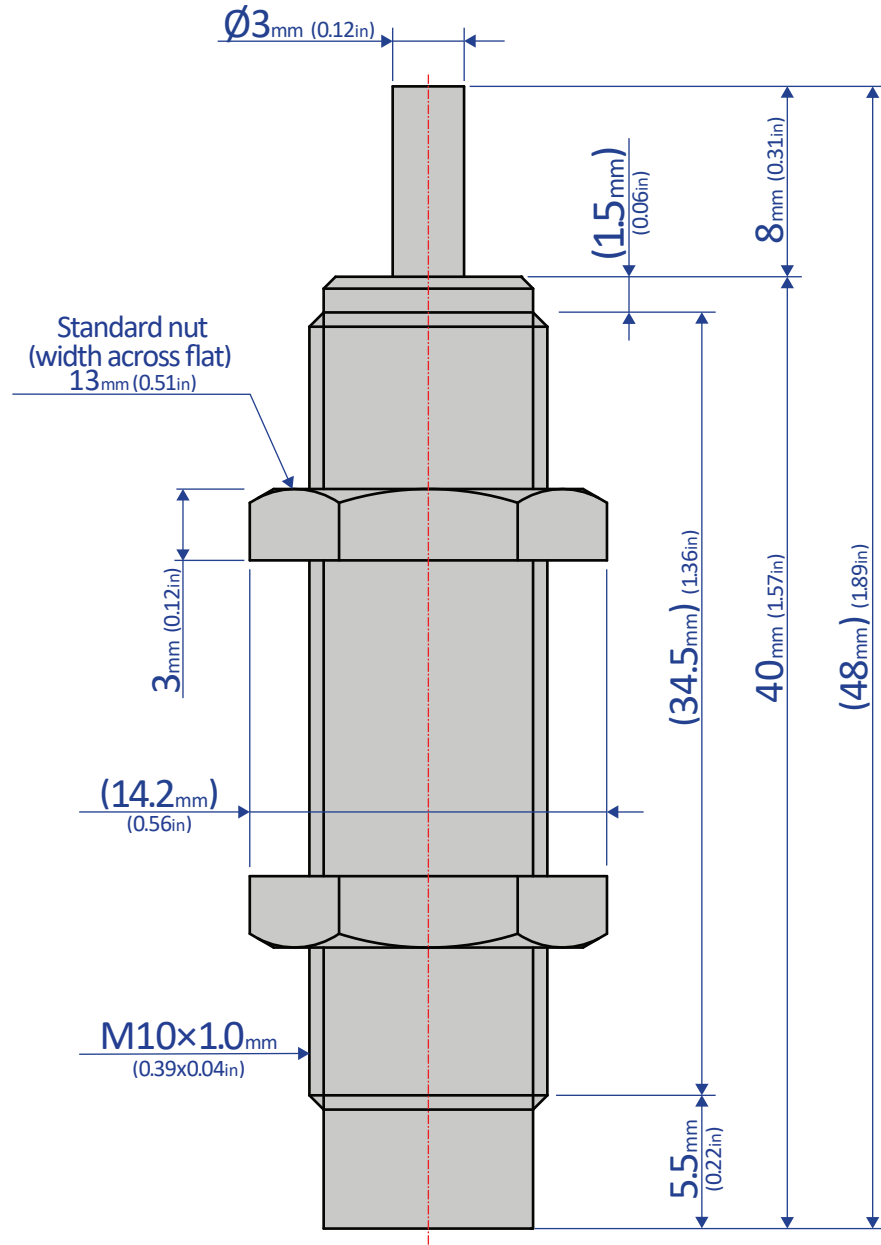

FK-1008H-S

SHOCK ABSORBER - FIXED

Bansbach
easylift[®]

50 West Drive • Melbourne, Florida 32904
(321) 253-1999 • www.easylift.com • www.damper.net