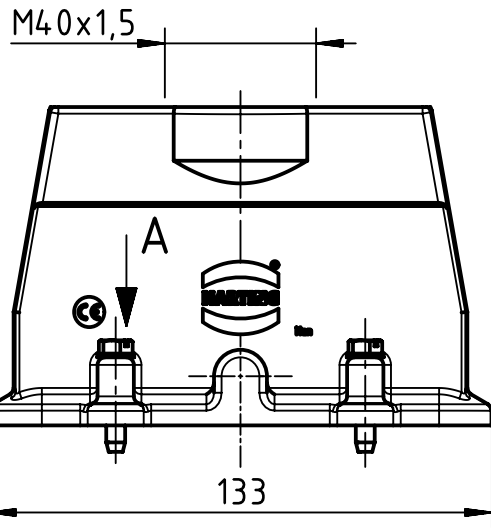

1 2 3 4 5 6

A

B

C

D

A (2:1)

	All Dimensions in mm Original Size DIN A4		Scale 1:2	Free size tol.		Ref.		
						Sub.		
	All rights reserved		Created by 100887	Inspected by GERB	Standardisation 302077	Date 2021-04-28	State Final Release	
	Department EL PD		Title Han 24HP-HTE-M40				Doc-Key / ECM-Nr. 100757165/UGD/001/C 500000193954	
HARTING D-32339 Espelkamp			Type TB	Number 19 39 024 0428			Rev. C	Page 1/1