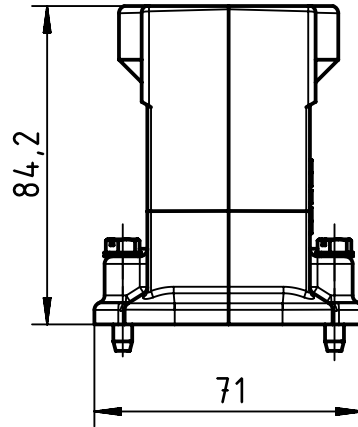

1 2 3 4 5 6

A

B

C

D

A (2:1)

	All Dimensions in mm Original Size DIN A4		Scale 1:2	Free size tol.		Ref.		
						Sub.		
	All rights reserved		Created by 100887	Inspected by GERB	Standardisation 302077	Date 2021-04-28	State Final Release	
	Department EL PD		Title Han 24HP-HTE-M40				Doc-Key / ECM-Nr. 100757165/UGD/001/C 500000193954	
HARTING D-32339 Espelkamp			Type TB	Number 19 39 024 0428			Rev. C	Page 1/1