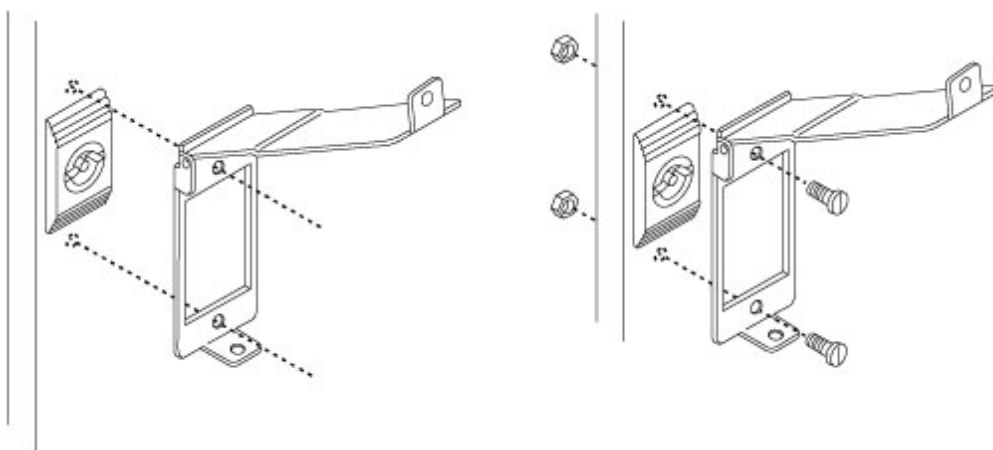

- Permits installation of padlock over the standard "Double Bar" quarter turn.
- 1.5 mm thick stainless steel.
- Easy installed in the field.

Padlocking Lock System Installation

Part No. PWPA

Data subject to change without notice