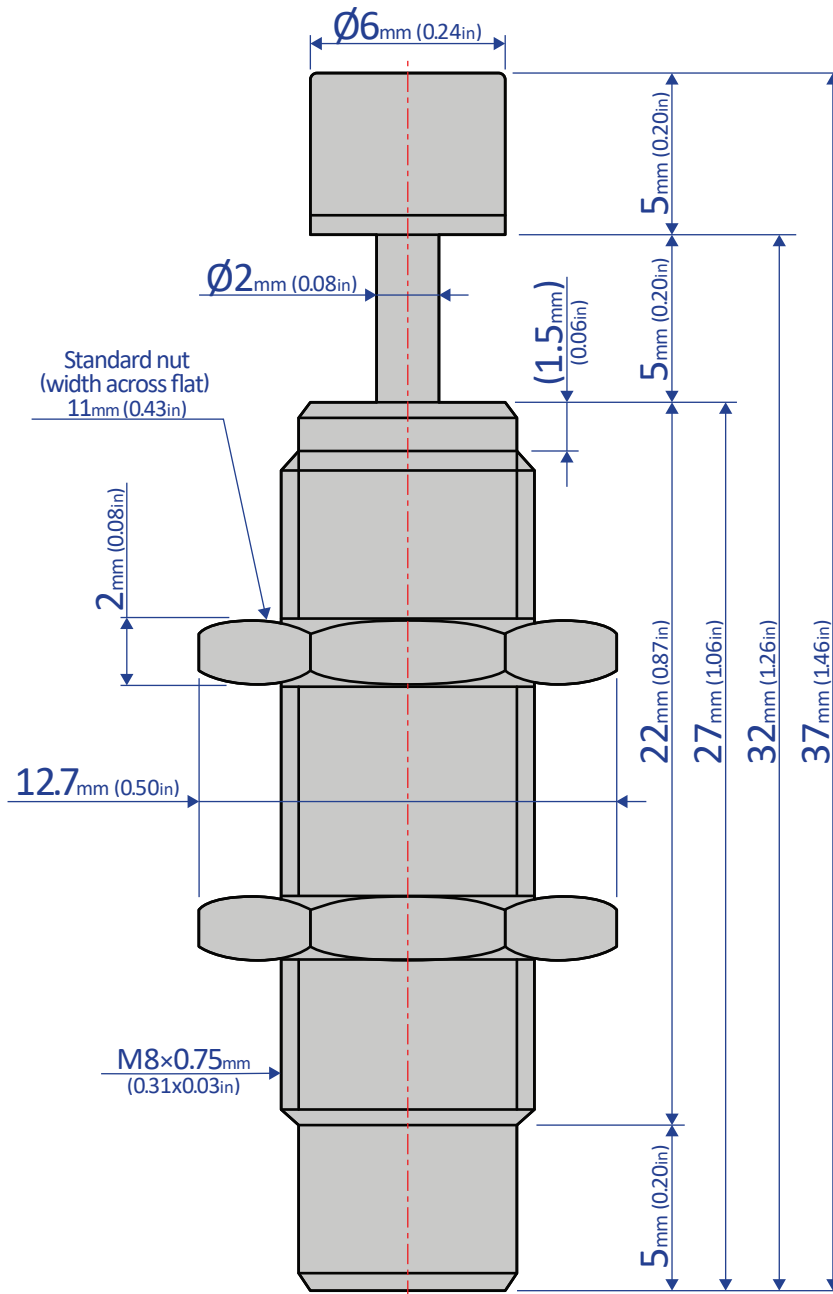

FA-0805SB2-C

SHOCK ABSORBER - FIXED

Bansbach
easylift[®]

50 West Drive • Melbourne, Florida 32904
(321) 253-1999 • www.easylift.com • www.damper.net