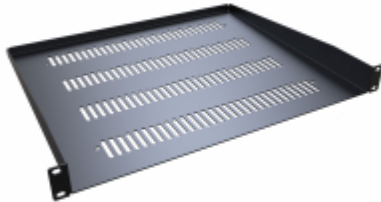

Quality Products. Service Excellence.

Universal Rack Shelf *RAS Series*

Up to 200 lbs (91 kg) Weight Capacity

Features

- Constructed of 14 or 16 gauge steel.
- Universal design mounts to any standard EIA-compliant rack or cabinet.
- Allows easy rack mounting of equipment or items that do not have rack mounting capabilities.
- Mounts to rack rails either as an internal shelf or external shelf/work area.
- Available in either vented or solid versions.
- Up to 200 lbs (91 kg) **load rating**.
- Rugged textured RAL9005 black powder paint finish.
- TAA-compliant for GSA Schedule purchases.
- RoHS and REACH compliant
- Manufactured in North America

Accessories

- Mounting Hardware
- Hook and Loop Roll

19 Inch Mounting Shelves

Part No. Vented	Part No. Solid (Un-Vented)	Mounting Dimensions			Rack Units	Stiffener Lip(s) Folded	Suggested Load Capacity*
		Height	Width	Depth			
RASV190107UBK1	RASU190107UBK1	1.75	19.30	7.00	1U	Up (Front & Back)	16ga 42 lbs (19 kg)
RASV190107DBK1	RASU190107DBK1	1.75	19.30	7.00	1U	Down (Front & Back)	16ga 42 lbs (19 kg)
RASV190110BK1	RASU190110BK1	1.75	19.30	10.00	1U	Up (Back Only)	16ga 42 lbs (19 kg)
RASV190112BK1	RASU190112BK1	1.75	19.30	12.00	1U	Up (Back Only)	16ga 42 lbs (19 kg)
RASV190115BK1	RASU190115BK1	1.75	19.30	15.00	1U	Up (Back Only)	16ga 42 lbs (19 kg)
RASV190120BK1	RASU190120BK1	1.75	19.30	20.00	1U	Up (Back Only)	16ga 42 lbs (19 kg)
RASV190312BK1	RASU190312BK1	3.50	19.30	12.00	2U	Up (Back Only)	14ga 100 lbs (45 kg)
RASV190315BK1	RASU190315BK1	3.50	19.30	15.00	2U	Up (Back Only)	14ga 100 lbs (45 kg)
RASV190318BK1	RASU190318BK1	3.50	19.30	18.00	2U	Up (Back Only)	14ga 100 lbs (45 kg)