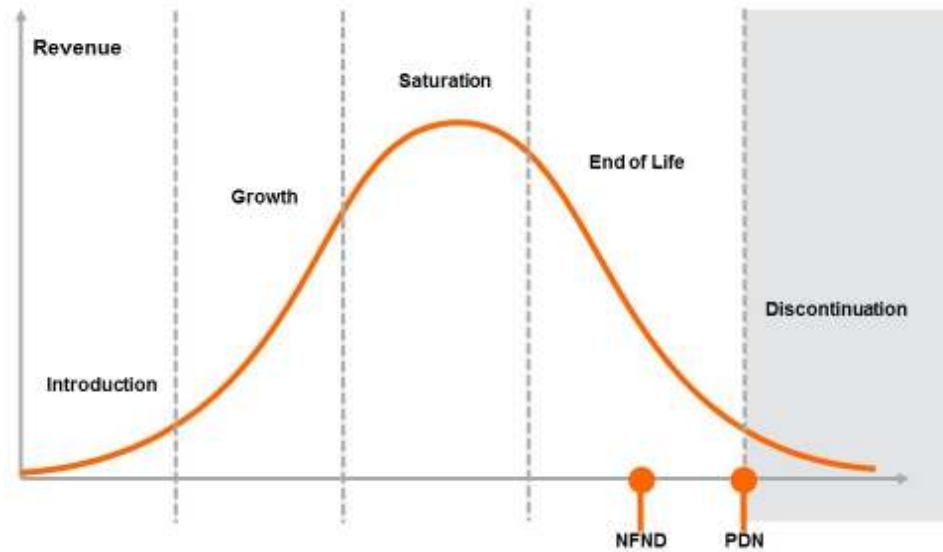

Light is OSRAM

Product Discontinuation (acc. JEDEC J-STD-048)
OS-PD-2018-090

17-Dec-2018

Last order:	15-Jun-2019
Last delivery:	15-Dec-2019
Reason:	Discontinuing the LUW devices in the layer transfer platform.