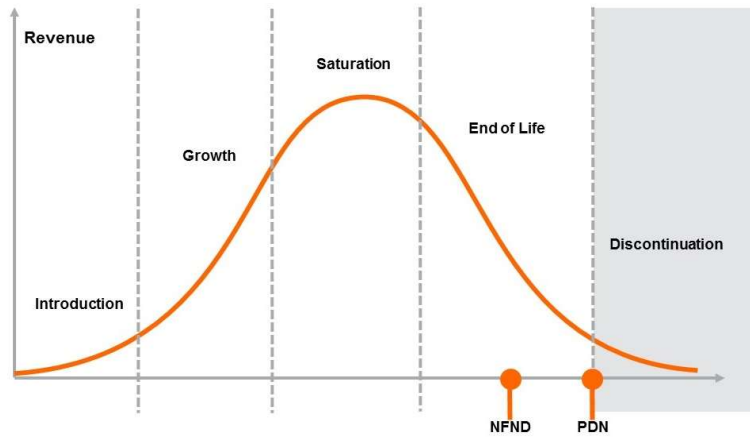

Light is OSRAM

Product Or Individual Q-Code Discontinuation (acc. JEDEC J-STD-048)
OS-PDN-2020-080

17 November 2020

Last order: 01 June 2021
Last delivery: 01 December 2021

Please direct your feedback to your local Sales office.