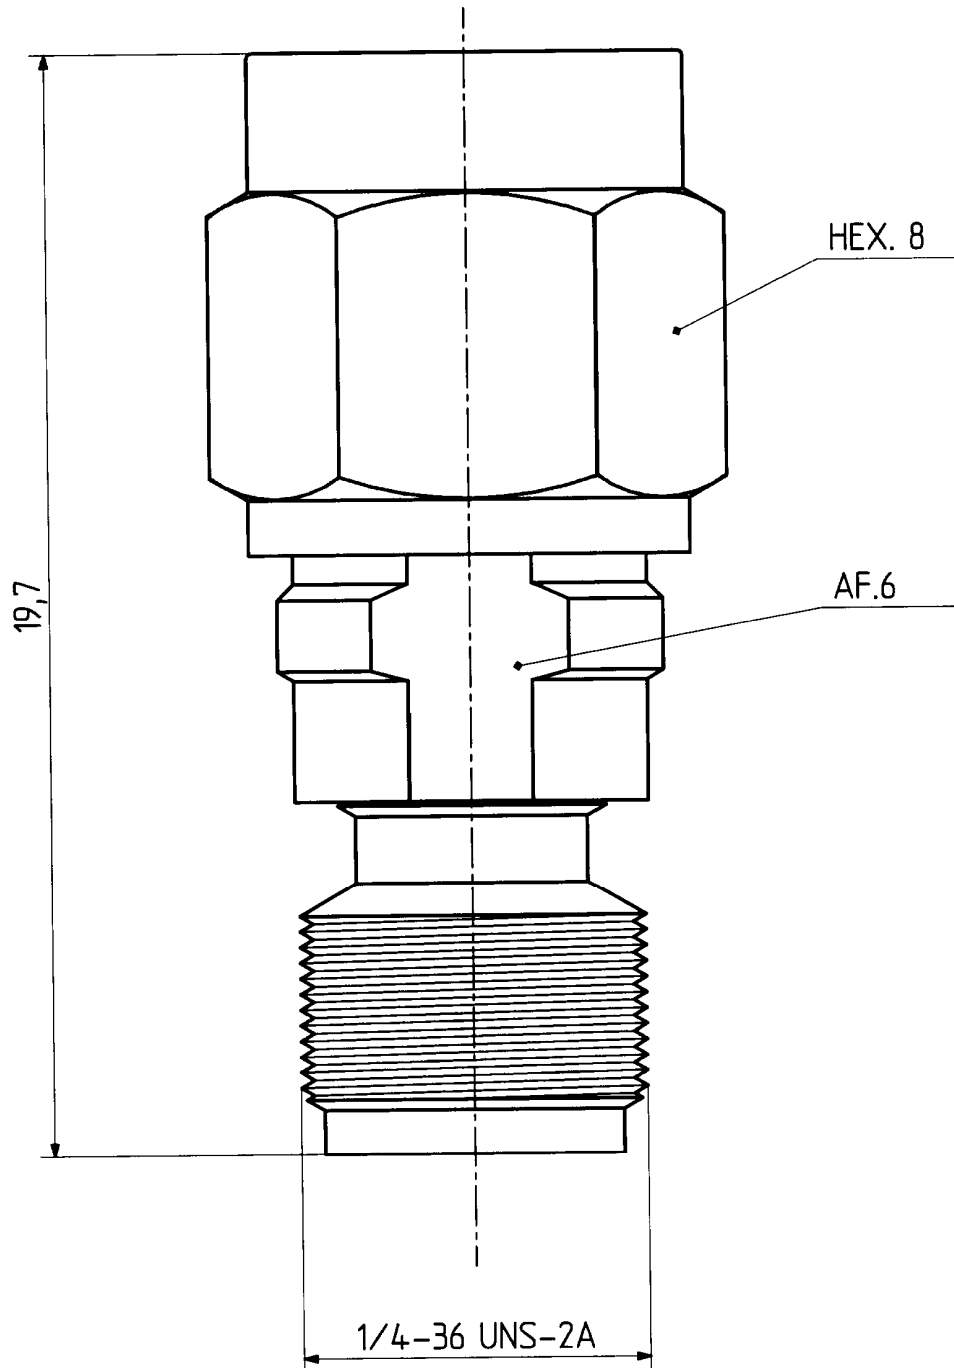

type : 33 PC2,4-SK-50-2

	date	sign
drawn	19.11.99	4121/CHI
checked	07.12.99	4359/F80
approved	07.12.99	4359/F80

scale

8 : 1

HUBER + SUHNER RFX

dimensions in mm

drawing number

4.13.31980