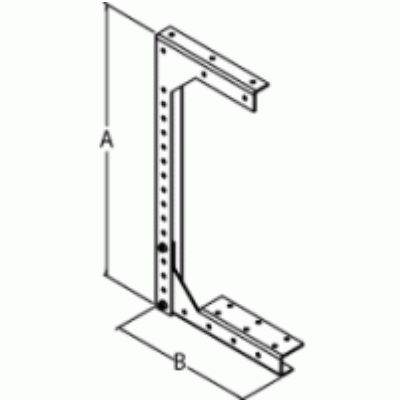

## Bracket Hanger Ceiling Type *CWH Series*

Part No.	For use with	H (max.)	W
CWHD2	2.5 x 2.5	12.00	6.62
CWHD4	4 x 4	15.00	8.12
CWHD6	6 x 6	19.00	10.12
CWHD8	8 x 8	23.00	12.12
CWHD10	10 x 10	27.00	14.12
CWHD12	12 x 12	31.00	16.12