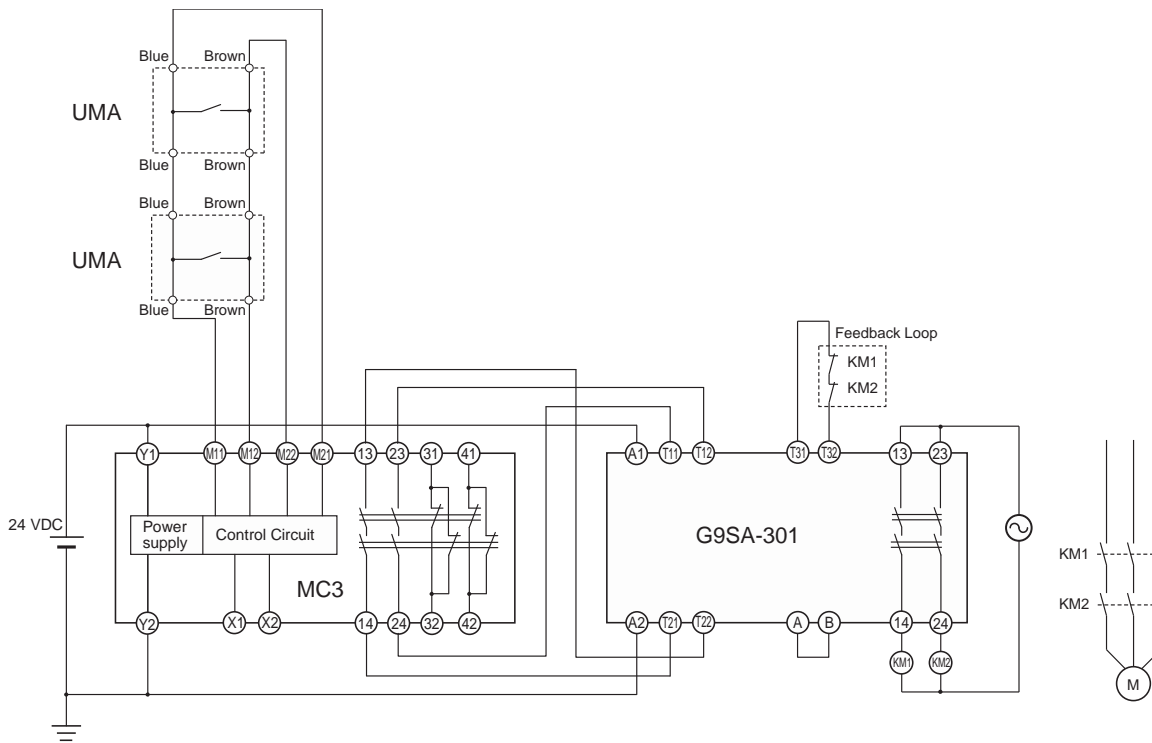

Multiple 2-Cable Mats of Different Orientations in Series (UM□□A-□-□-2)

Application Examples

UMA with MC3 (Manual Reset Mode)

S1: Reset switch
 KM1, KM2: Magnetic contactor
 M: Motor

Timing Chart

UMA with MC3 (Automatic Reset Mode)