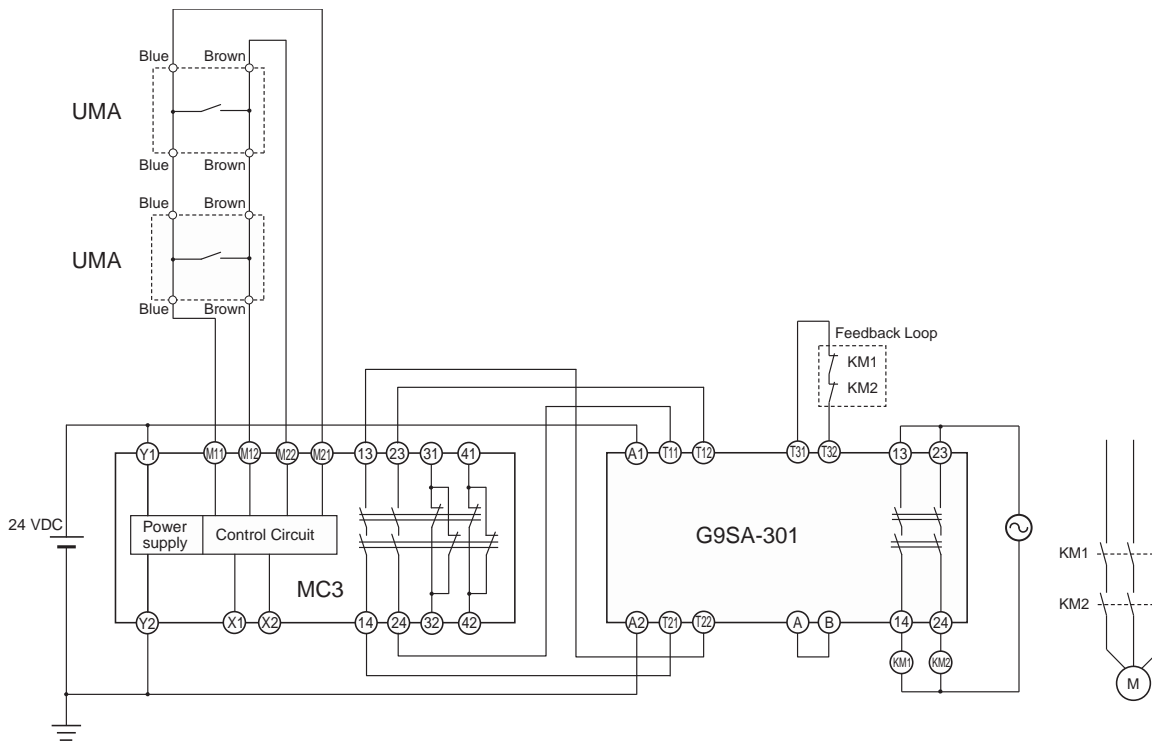

KM1, KM2: Magnetic contactor
M: Motor

Timing Chart

UMA with SCC-1224A (Manual Reset Mode)

S1: Reset Switch
 KM1, KM2: Magnetic contactor
 M: Motor

Timing Chart

UMA with SCC-1224A (Automatic Reset Mode)

KM1, KM2: Magnetic contactor
M: Motor