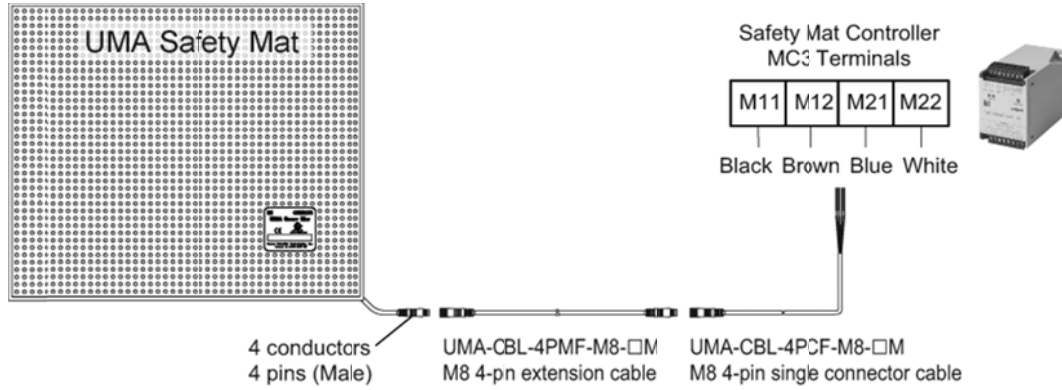

Wire connection

Recommended replacement Model UMA Series

Connection Example

Single 1-Cable Mat (UM□□A-□-□-1)