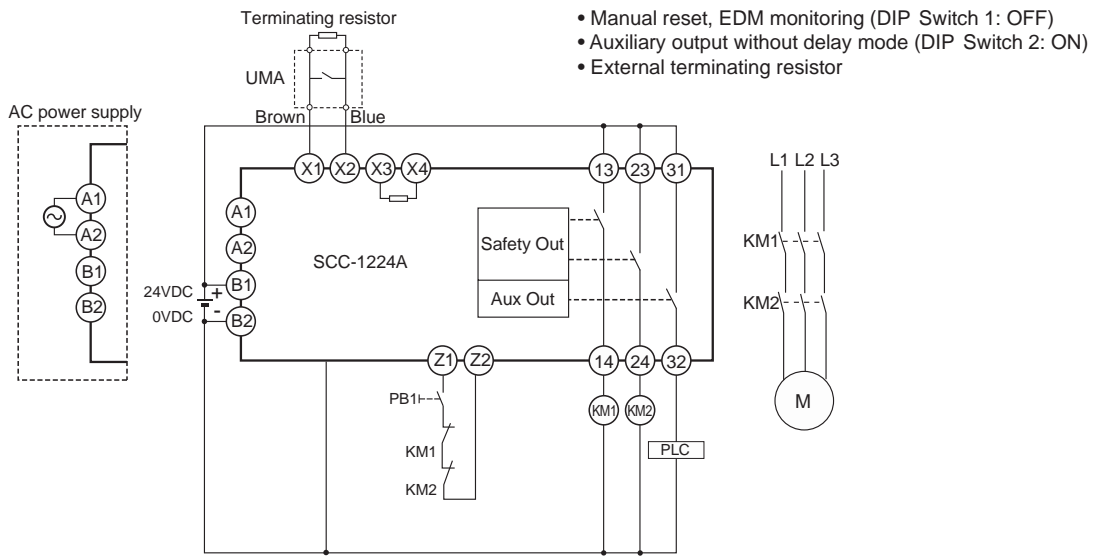

UMA with SCC-1224A (Manual Reset Mode)