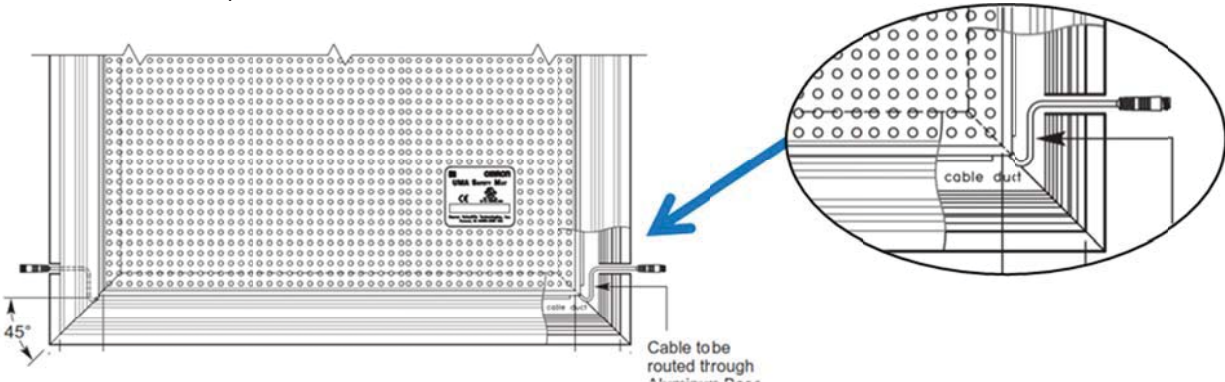

TKM Profile (2-part trim base)

TKA Profile (1-part trim)

Instructions

- 1) Using a die grinder or other similar method remove ~1/2" of material from this rib at each corner
- 2) Remove all burrs from edges as to not damage the cable

Current UMQ mat with 2-part trim

New UMA mat with 2-part trim

UMA connector can be routed from the corner under the trim to the same exit location

Characteristics

Item	Product discontinuation Model UM/UMQ Series	Recommendable replacement Model UMA Series
Mat Cover Material	PVC	Polyurethane (PUR)
Mat Exit Cable	UM: 5m or 10m cable with M12 connector UMQ: Connector for extension cable	Model No. ending '-1': 1 exit cable, M8 4-pin cable, 4 conductors, 22 AWG, male Model No. ending '-2': 2 exit cables, M8 3-pin cable, 2 conductors, 22 AWG, 1 male and 1 female
Mat Extension Cable	18-gauge, 4-conductor, 16-strand, 300 VAC, with MC12DC male single key connector; 5 m or 10 m long	-1: 22-AWG, 4-conductor cable, 2m, 5m or 10m long -2: 22-AWG, 2-conductor cable, 2m, 5m or 10m long
Mat Termination	None	-1: None -2: 8.2KΩ terminating resistor
Mat Weight	24.4 kg/m ²	27 kg/m ²
Protection	IP67	IP65
Detection Method	Pressure Sensitive	
Mat Type	Normally open SPST	
Actuation Force	300 N (67 lbf) min. per 80 mm (3.14 in.) dia. test piece	
Dead Zone (or Inactive Edge)	10.2 mm (0.4 in.) around the inside perimeter of active surface	
Maximum Load	2,000 N (450 lb.) to 80 mm (3.14 in.) dia. body 1,862 kPa (270 lbs/in ²) (rolling load (stationary))	