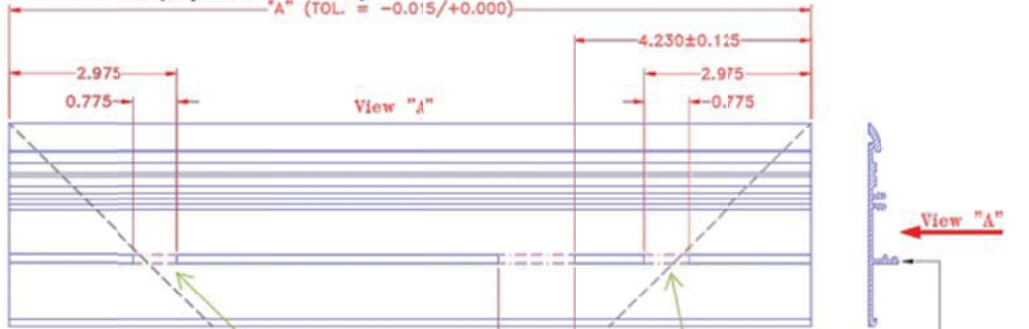

Mounting

Recommended replacement Model UMA Series

1. New metric trim kits MTKCA and MTKMA are available for the metric UMMA or UMMYA series.
2. UM/UMQ to UMA Trim Conversion

Existing installations using UM or UMQ style of safety mats can be converted for use with UMA 2-wire or 4-wire mats. M8 extension cables will need to be used to extend the M8 corner cable(s) of the mat(s) back to the control panel, if an existing M12 panel mount connector is being used an M8 to M12 adapter (UMA-SA-4PF-M8-4PM-M12) is available for ease of connection.

TKM Profile (2-part trim base)