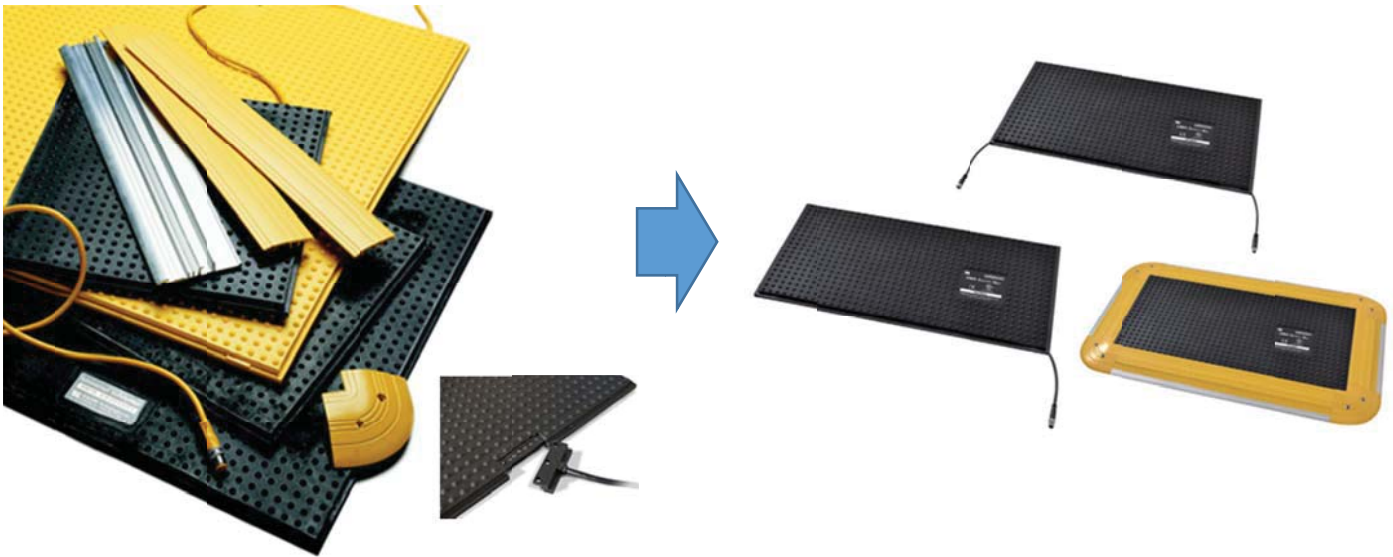

NO: LC-071
 DATE: June 2018

PRODUCT: UM/UMQ Safety Mats
 TYPE: Discontinuation Notice

UM/UMQ Series will be discontinued; Replace with UMA Series

Due to the obsolescence of manufacturing equipment the UM/UMQ series of safety mats will no longer be available. The UMA series is the recommended replacement and the dimensions are compatible with existing imperial size mats and offer direct replacement capability; other characteristics of the UMA mat has changed such as the material but, still offers direct replacement compatibility in the majority of installations. Refer to the information below for full details of the differences.