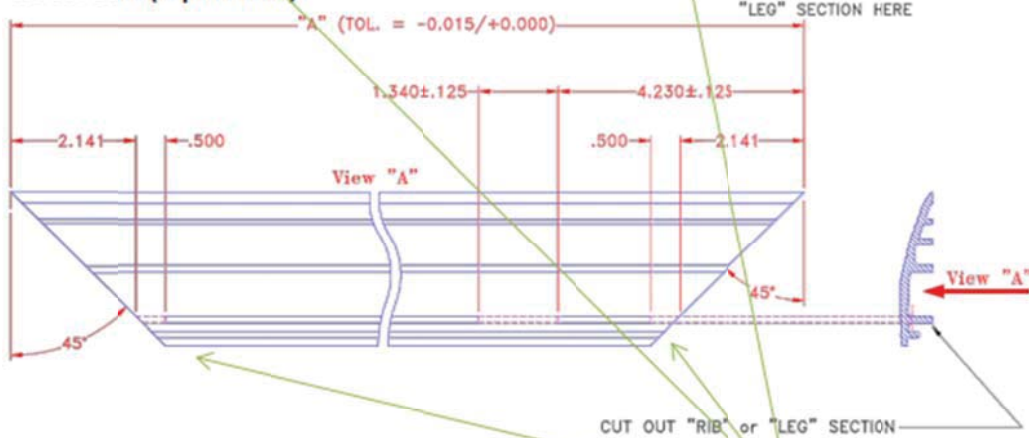

TKA Profile (1-part trim)

Instructions

1) Using a die grinder or other similar method remove ~1/2" of material from this rib at each corner
2) Remove all burrs from edges as to not damage the cable