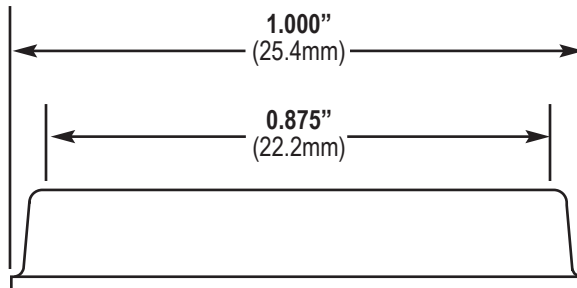

Bumper Specialties, Inc.

1607 Imperial Way, West Deptford, New Jersey, 08066, USA

Phone: 856-345-7650 | Fax: 856-345-7690

www.bumperspecialties.com | Email: BumperInfo@BumperSpecialties.com

Made in USA

Kiss-cut dimension

Includes adhesive thickness, does not include release liner.

Pressure Sensitive Adhesive →

BS-36 Mechanical

Actual Size

General Specifications

Material: Polyurethane
Pressure Sensitive Adhesive: Rubber - or - Acrylic
Durometer, Shore A: 60-70 Standard
Tolerance: ± 0.02" (.5mm)

Sheet Size: 6" x 12"
Per Sheet: 55 Pieces — 5 across x 11 down
Per Box: 2,310 Pieces — 42 Sheets
Colors: Clear, Black, Gray