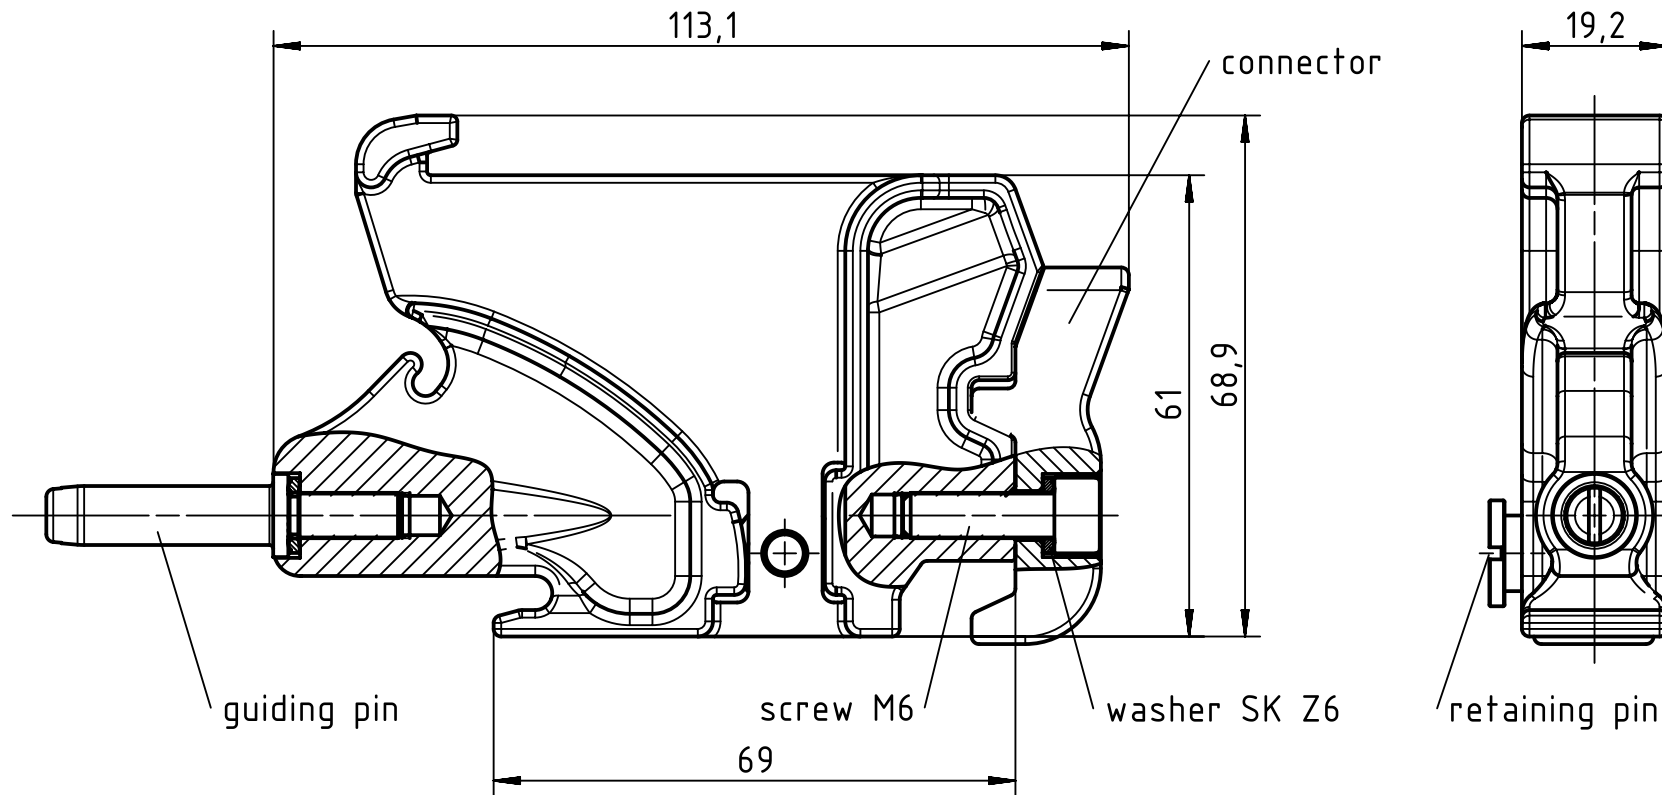

1 2 3 4 5 6

A

B

C

D

	All Dimensions in mm Original Size DIN A4		Scale 1:1	Free size tol.		Ref.	
	All rights reserved Department EL PD - DE		Created by MOELLERLI	Inspected by SCHLEGEL	Standardisation SCHMIDTM	Date 2013-10-02	State Final Release
HARTING Electric GmbH & Co. KG D-32339 Espelkamp		Title lock passiv				Doc-Key / ECM-Nr. 100216209/UGD/004/A 500000066925	
		Type TB	Number 09 11 000 9982			Rev. A	Page 1/1