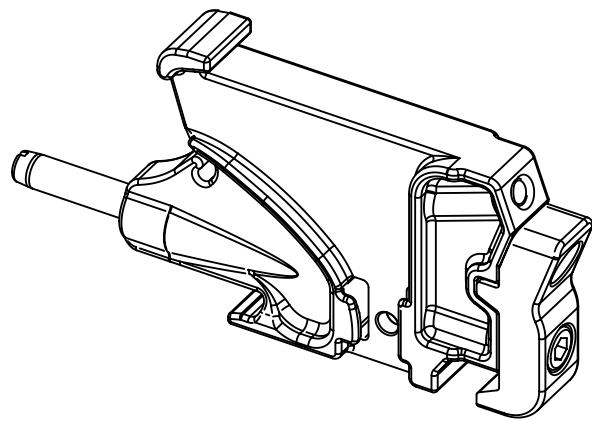

1 2 3 4 5 6

A

B

C

D

	All Dimensions in mm Original Size DIN A4		Scale 1:1	Free size tol.		Ref.	
	All rights reserved Department EL PD - DE		Created by MOELLERLI	Inspected by SCHLEGEL	Standardisation SCHMIDTM	Date 2013-10-02	State Final Release
HARTING Electric GmbH & Co. KG D-32339 Espelkamp		Title lock passiv				Doc-Key / ECM-Nr. 100216209/UGD/004/A 500000066925	
		Type TB	Number 09 11 000 9982			Rev. A	Page 1/1