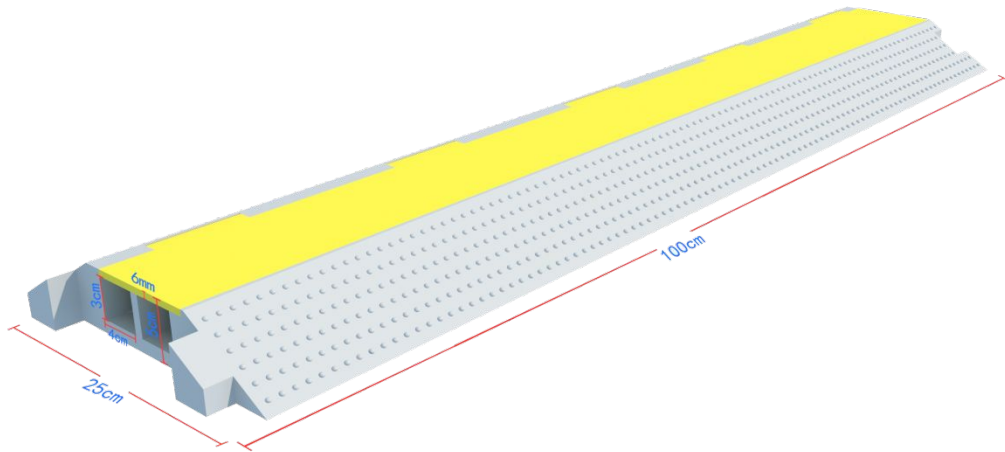

KORE™ Series Cable Protectors

The KORE™ series cable protectors are designed as a temporary solution to protect cables in work zones or large event situations. The single piece, rubber design contains a top hinged, PVC lid for easy access. This protector provides high impact resistance and dynamic load-bearing properties.

The KORE™ series cable protectors are available in 2, 3, or 5 channel pieces which can fit cables measuring up to 1.5 inches in diameter.

Safety warning symbols are molded into the lid's surface and they are skid resistant with rough patterns on all upper surfaces. The bright yellow top provides superior visibility to oncoming vehicular and foot traffic.

CSL20105-03

CSL20103-03

Product specifications may change without prior notification

CSL20102-03

CSL20103-03

CSL20105-03

KORE™ Series Cable Protectors

| Part Number | Description | Length (in) | Width (in) | Height (in) | Weight (lbs) | Channel Size (in) | Working Temp | Working Load Limit |
|-------------|--|-------------|------------|-------------|--------------|-------------------|--------------|--------------------|
| CSL20102-03 | 2 Channel Yellow and Black straight 3ft. | 39.37 | 9.84 | 1.97 | 14.3 | 1.57 | 13°F - 122°F | 8 Tons |
| CSL20103-03 | 3 Channel Yellow and Black straight 3ft. | 35.83 | 19.69 | 2.75 | 14.3 | 1.57 | 13°F - 122°F | 8 Tons |
| CSL20105-03 | 5 Channel Yellow and Black straight 3ft. | 35.43 | 19.68 | 1.97 | 30 | 1.38 | 13°F - 122°F | 8 Tons |

Product specifications may change without prior notification

KORE™ Series Cable Protectors

| Part Number | Description | Length (in) | Width (in) | Height (in) | Weight (lbs) | Channel Size (in) | Working Temp | Working Load Limit |
|-------------|--|-------------|------------|-------------|--------------|-------------------|--------------|--------------------|
| CSL20102-03 | 2 Channel Yellow and Black straight 3ft. | 39.37 | 9.84 | 1.97 | 14.3 | 1.57 | 13°F - 122°F | 8 Tons |