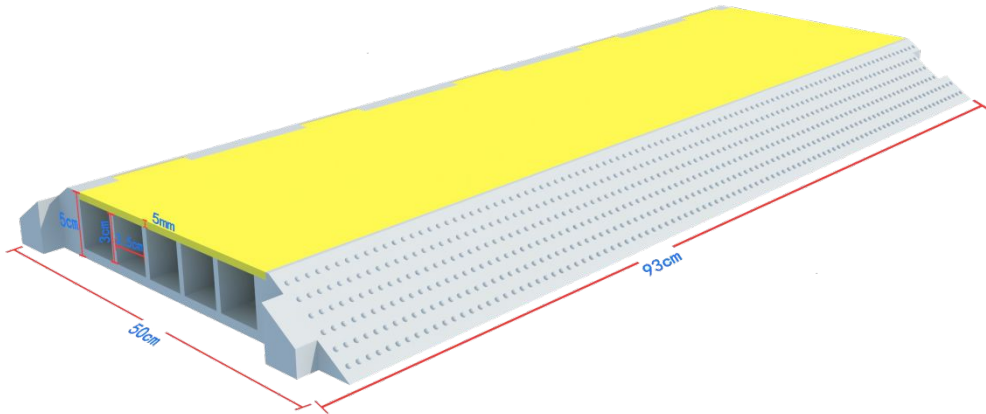

KORE™ Series Cable Protectors

Part Number	Description	Length (in)	Width (in)	Height (in)	Weight (lbs)	Channel Size (in)	Working Temp	Working Load Limit
CSL20105-03	5 Channel Yellow and Black straight 3ft.	35.43	19.68	1.97	30	1.38	13°F - 122°F	8 Tons

Product specifications may change without prior notification