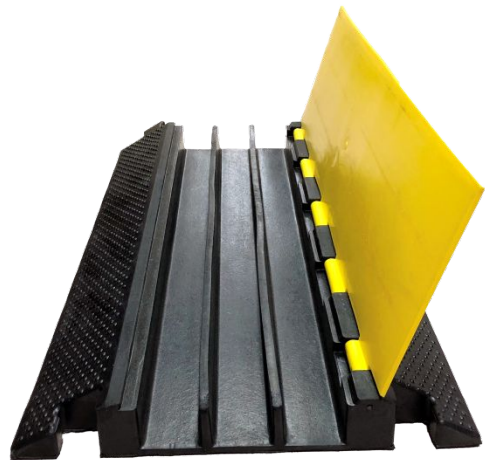

KORE™ Series Cable Protectors

The KORE™ series cable protectors are designed as a temporary solution to protect cables in work zones or large event situations. The single piece, rubber design contains a top hinged, PVC lid for easy access. This protector provides high impact resistance and dynamic load-bearing properties.

The KORE™ series cable protectors are available in 2, 3, or 5 channel pieces which can fit cables measuring up to 1.5 inches in diameter.

Safety warning symbols are molded into the lid's surface and they are skid resistant with rough patterns on all upper surfaces. The bright yellow top provides superior visibility to oncoming vehicular and foot traffic.

CSL20105-03

CSL20103-03

Product specifications may change without prior notification

CSL20102-03

CSL20103-03

CSL20105-03

KORE™ Series Cable Protectors

| Part Number | Description | Length (in) | Width (in) | Height (in) | Weight (lbs) | Channel Size (in) | Working Temp | Working Load Limit |
|-------------|--|-------------|------------|-------------|--------------|-------------------|--------------|--------------------|
| CSL20102-03 | 2 Channel Yellow and Black straight 3ft. | 39.37 | 9.84 | 1.97 | 14.3 | 1.57 | 13°F - 122°F | 8 Tons |
| CSL20103-03 | 3 Channel Yellow and Black straight 3ft. | 35.83 | 19.69 | 2.75 | 14.3 | 1.57 | 13°F - 122°F | 8 Tons |
| CSL20105-03 | 5 Channel Yellow and Black straight 3ft. | 35.43 | 19.68 | 1.97 | 30 | 1.38 | 13°F - 122°F | 8 Tons |