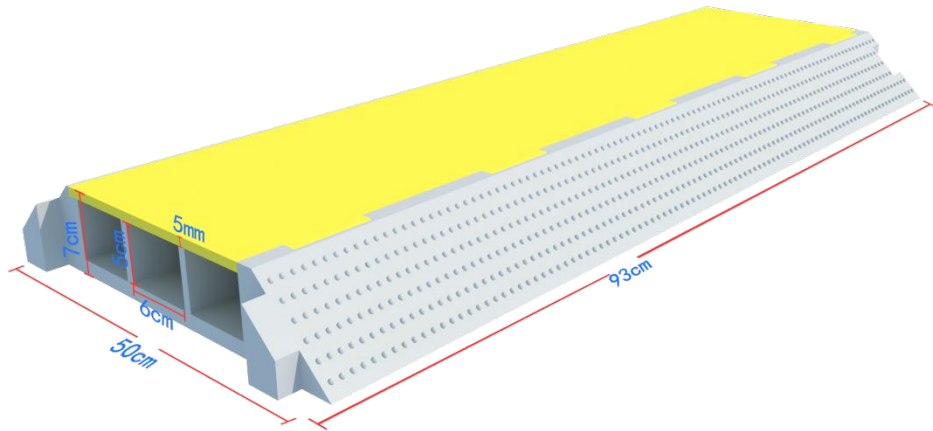

KORE™ Series Cable Protectors

Part Number	Description	Length (in)	Width (in)	Height (in)	Weight (lbs)	Channel Size (in)	Working Temp	Working Load Limit
CSL20103-03	3 Channel Yellow and Black straight 3ft.	35.83	19.69	2.75	14.3	1.57	13°F - 122°F	8 Tons

Product specifications may change without prior notification