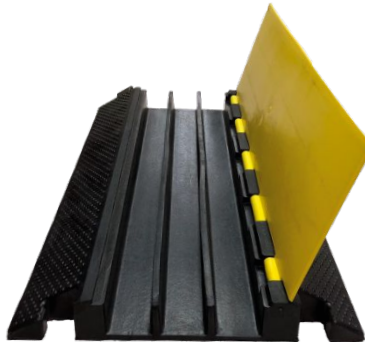

KORE™ Series Cable Protectors

The KORE™ series cable protectors are designed as a temporary solution to protect cables in work zones or large event situations. The single piece, rubber design contains a top hinged, PVC lid for easy access. This protector provides high impact resistance and dynamic load-bearing properties.

The KORE™ series cable protectors are available in 2, 3, or 5 channel pieces which can fit cables measuring up to 1.5 inches in diameter.

Safety warning symbols are molded into the lid's surface and they are skid resistant with rough patterns on all upper surfaces. The bright yellow top provides superior visibility to oncoming vehicular and foot traffic.

CSL20105-03

CSL20103-03

Product specifications may change without prior notification

CSL20102-03

CSL20103-03

CSL20105-03

KORE™ Series Cable Protectors

| Part Number | Description | Length (in) | Width (in) | Height (in) | Weight (lbs) | Channel Size (in) | Working Temp | Working Load Limit |
|-------------|--|-------------|------------|-------------|--------------|-------------------|--------------|--------------------|
| CSL20102-03 | 2 Channel Yellow and Black straight 3ft. | 39.37 | 9.84 | 1.97 | 14.3 | 1.57 | 13°F - 122°F | 8 Tons |
| CSL20103-03 | 3 Channel Yellow and Black straight 3ft. | 35.83 | 19.69 | 2.75 | 14.3 | 1.57 | 13°F - 122°F | 8 Tons |
| CSL20105-03 | 5 Channel Yellow and Black straight 3ft. | 35.43 | 19.68 | 1.97 | 30 | 1.38 | 13°F - 122°F | 8 Tons |

Product specifications may change without prior notification

KORE™ Series Cable Protectors

| Part Number | Description | Length (in) | Width (in) | Height (in) | Weight (lbs) | Channel Size (in) | Working Temp | Working Load Limit |
|-------------|--|-------------|------------|-------------|--------------|-------------------|--------------|--------------------|
| CSL20102-03 | 2 Channel Yellow and Black straight 3ft. | 39.37 | 9.84 | 1.97 | 14.3 | 1.57 | 13°F - 122°F | 8 Tons |