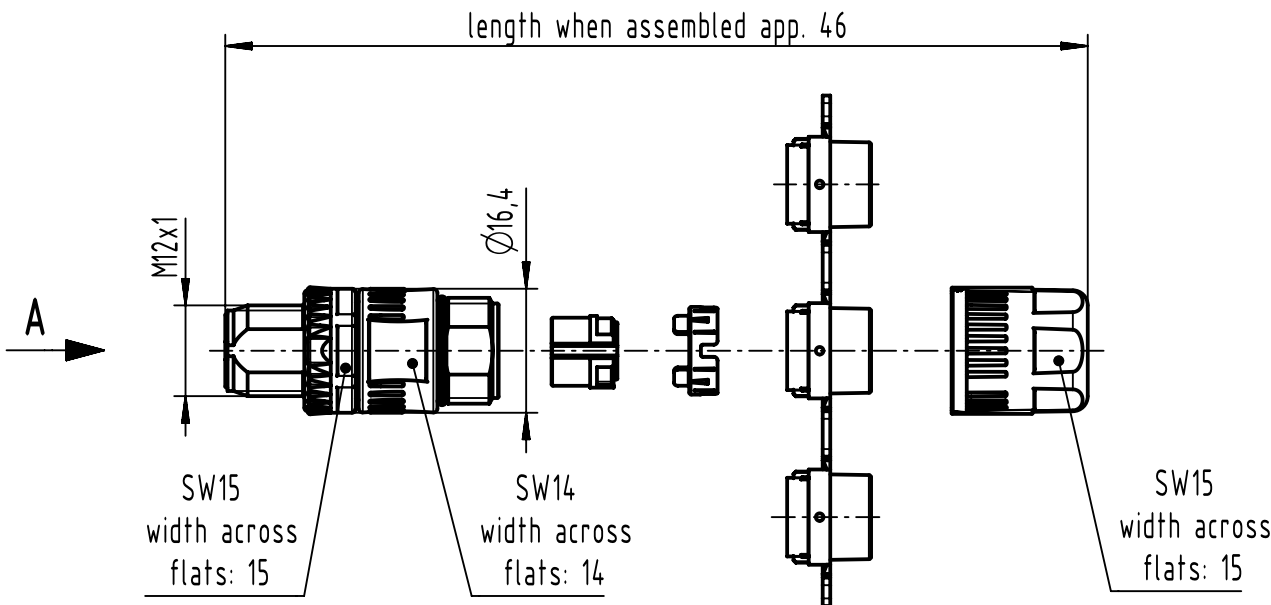

1 2 3 4 5 6

conductor cross section	AWG26
cable outside diameter	5,7 - 8,8mm

	All rights reserved Department EL PD	All Dimensions in mm Original Size DIN A4		Scale 1:1	Free size tol.		Ref. Sub.	
		Created by BALSAN	Inspected by FARCASIU	Standardisation RUETERA	Date 2020-12-18	State Final Release		
HARTING D-32339 Espelkamp		Title M12 SD IDC D-cod 4-pol male			Doc-Key / ECM-Nr. 100730357/UGD/001/E 500000186550		Rev. E	Page 1/1
		Type TB	Number 21033821410					