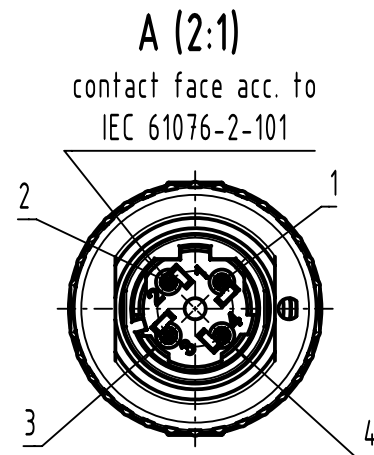

1 2 3 4 5 6

conductor cross section	AWG26
cable outside diameter	5,7 - 8,8mm

	All rights reserved Department EL PD	All Dimensions in mm Original Size DIN A4		Scale 1:1	Free size tol.		Ref. Sub.	
		Created by BALSAN	Inspected by FARCASIU	Standardisation RUETERA	Date 2020-12-18	State Final Release		
HARTING D-32339 Espelkamp		Title M12 SD IDC D-cod 4-pol male			Doc-Key / ECM-Nr. 100730357/UGD/001/E 500000186550		Rev. E	Page 1/1
		Type TB	Number 21033821410					