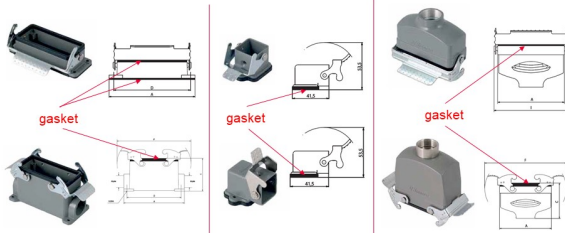

Method of Identifying Change

RELEASED

Before Change

After Change

- Introduction of a new material for the gaskets of hoods/housings, alternative to the current one.

Overview:

- This document is to inform you that Molex HDC is introducing a new material for the gaskets of hoods/housings, Talkewei NBR6511. This is an addition to the current one which will be used as an alternative.
- This implementation will reduce the risk of potential delivery issues which could be the consequence of delivery delays because of the shortage on the market.
- The pictures on the left represents some of the involved products.
- Many part numbers are involved. *See attached the impacted parts list.*
- Form, fit & function of the product won't be affected.
- Qualification Reports and samples will be available upon request after the date shown above.