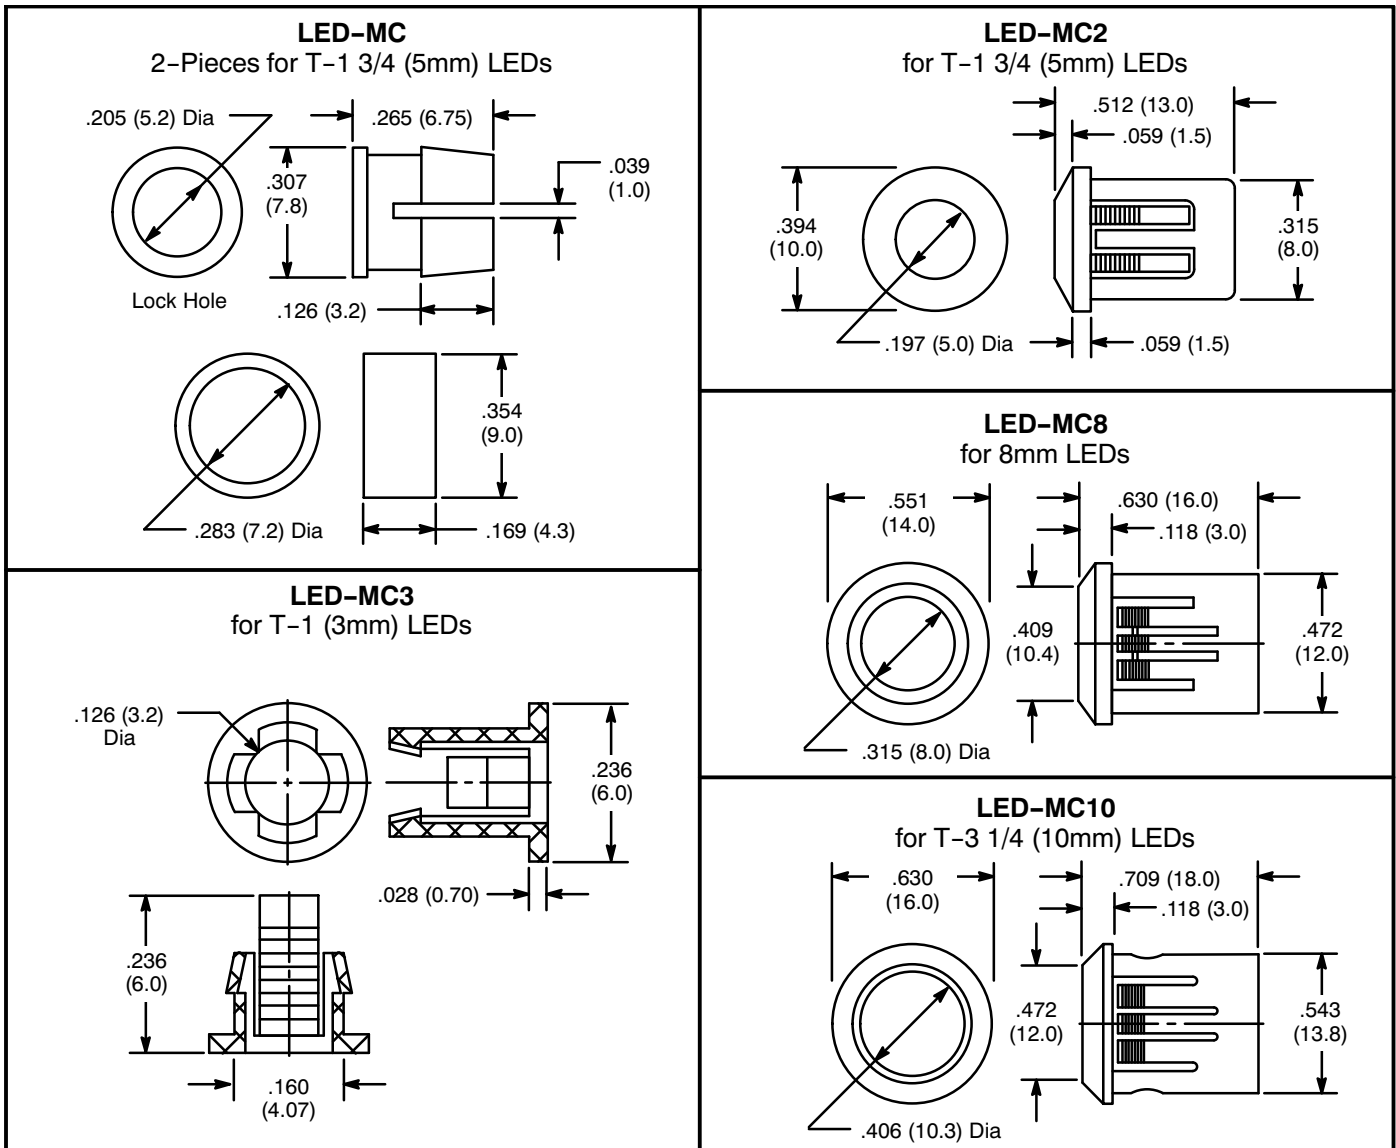

ELECTRONICS, INC.
44 FARRAND STREET
BLOOMFIELD, NJ 07003
(973) 748-5089
<http://www.nteinc.com>

LED Mounting Clips LED-MC, LED-MC2, LED-MC3 LED-MC8, LED-MC10

Features:

- Available in 4 Different Standard Types:
 - T-1 (3mm): LED-MC3
 - T-1 3/4 (5mm): LED-MC & LED-MC2
 - 8mm: LED-MC8
 - T-3 1/4 (10mm): LED-MC10
- Material: PC
- Color: Black

Note 1. All dimensions are in inches (millimeters).

Note 2. Tolerance is .010" (0.25mm) unless otherwise specified.