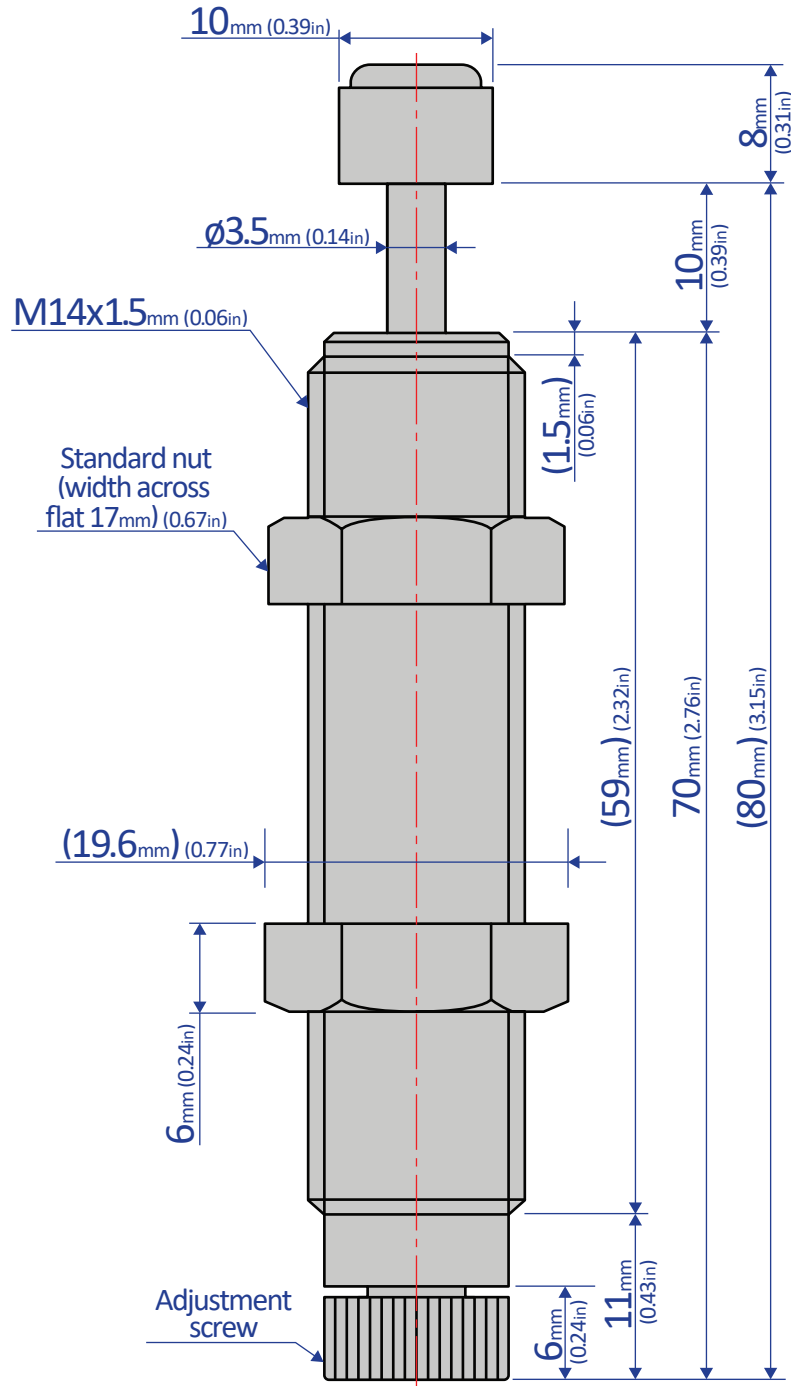

FWM-1410RBD-C

SHOCK ABSORBER - ADJUSTABLE

Bansbach
easylift®

50 West Drive • Melbourne, Florida 32904
(321) 253-1999 • www.easylift.com • www.damper.net