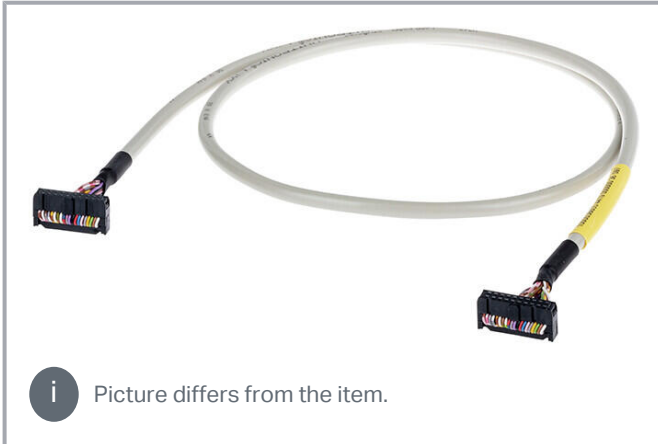

Data sheet | Item number: 706-150/314-300

Connection cable; 14-pole; Pluggable connector per DIN 41651; 14-pole; Pluggable connector per DIN 41651; Length: 3 m; Conductor cross-section: 0.14 mm²

www.wago.com/706-150/314-300