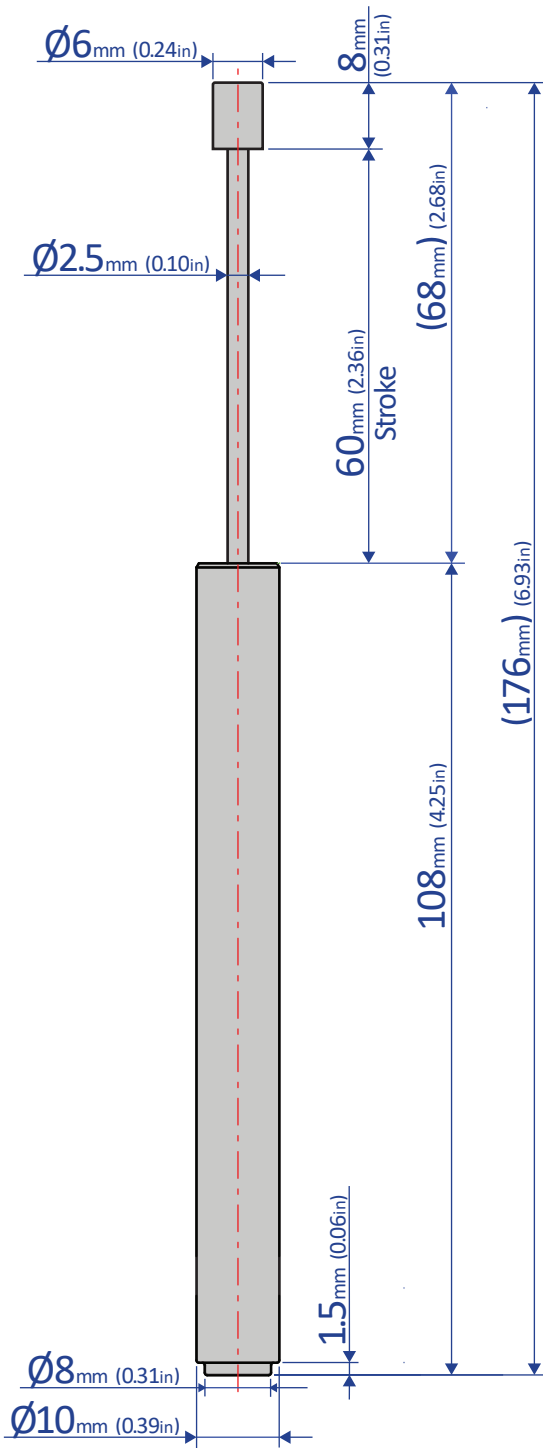

FPD-1060A3-CW

SHOCK ABSORBER - FIXED

Bansbach
easylift[®]

50 West Drive • Melbourne, Florida 32904
(321) 253-1999 • www.easylift.com • www.damper.net