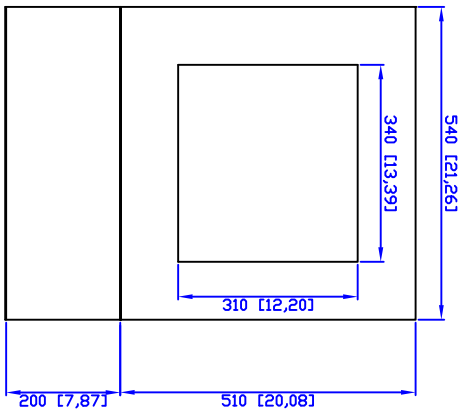

Front

Top

Side

**QUEST MANUFACTURING CO.**  
 11200 NW 138 St., Medley, FL 33178  
 WWW.QuestManufacturing.net  
 TEL: 305-513-2583 FAX: 305-513-9875

ITEM NO. **WMCT-28-02**

Drawn By	Date	Material	C.R.S.	Scale
Checked By	Date	Unit	mm [inch]	
Approved By	Date	Surface Finish	Power Coat	1:1